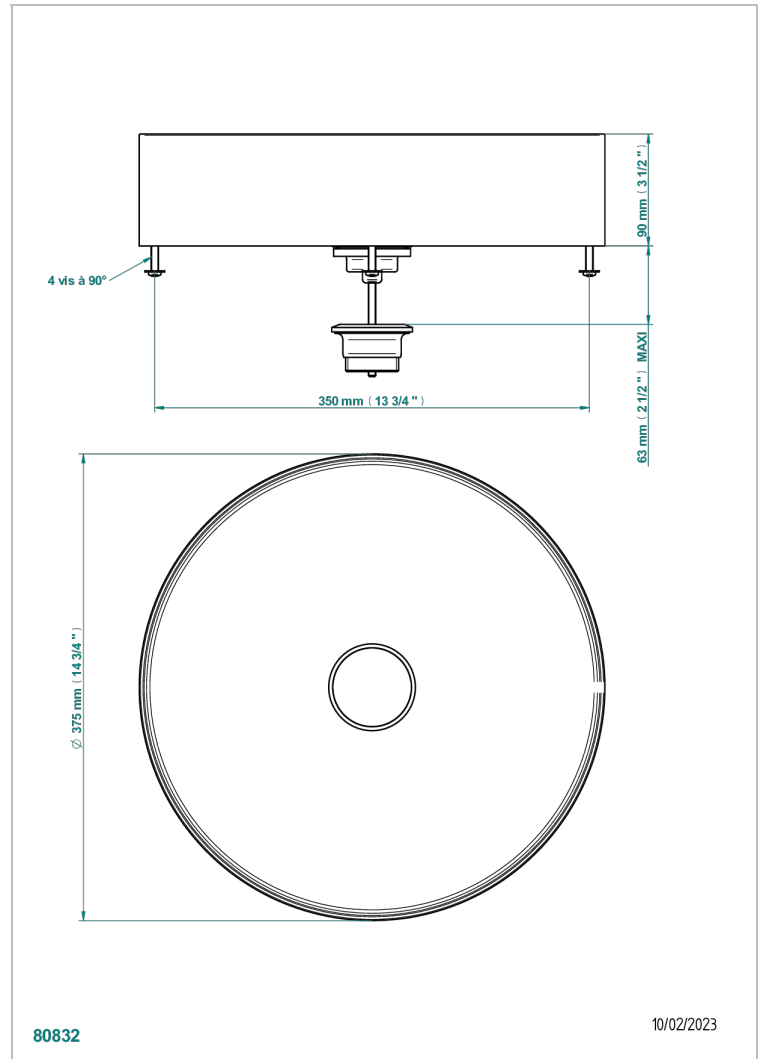

LAVABOS METALICOS

GB2-V400BC

On Counter round basin 375mm - PVD brushed Copper - no waste

THG[®]
PARIS

CARACTERÍSTICAS

- Lavabos metalicos
- On Counter round basin 375mm - PVD brushed Copper - no waste

ACABADOS DISPONIBLES

*** - A00