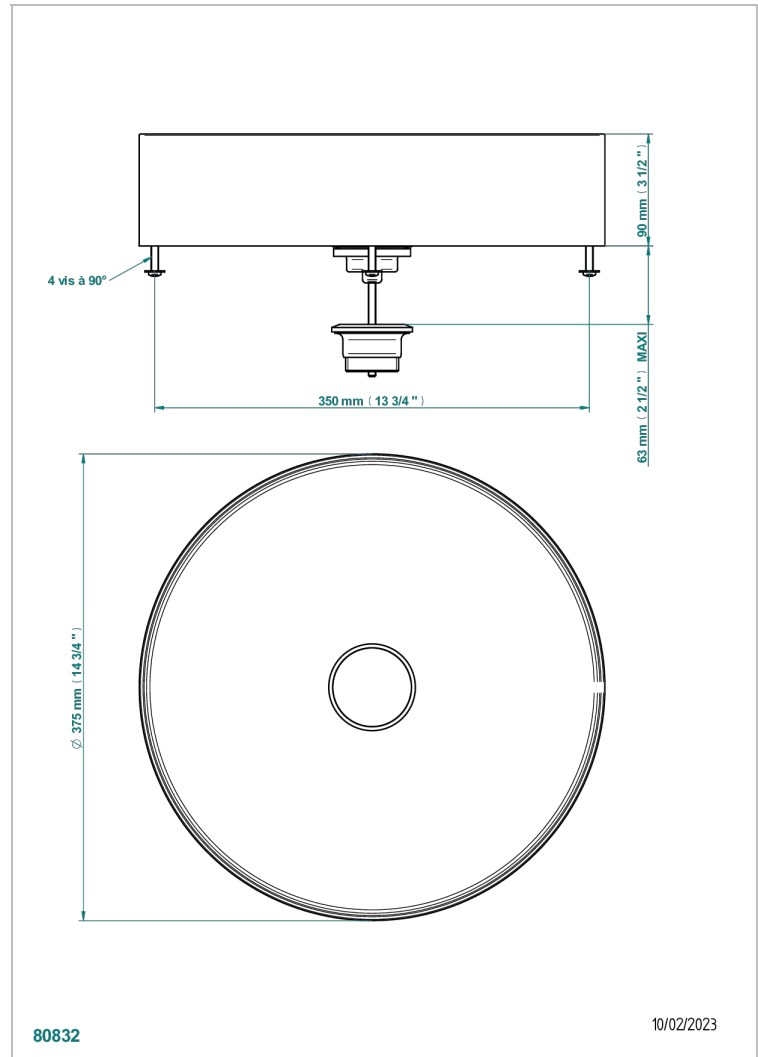

METAL BASIN

GB2-V400BC

On Counter round basin 375mm - PVD brushed Copper - no waste

CHARACTERISTIC

- Metal Basin
- On Counter round basin 375mm - PVD brushed Copper - no waste

AVAILABLE FINITIONS

*** - A00