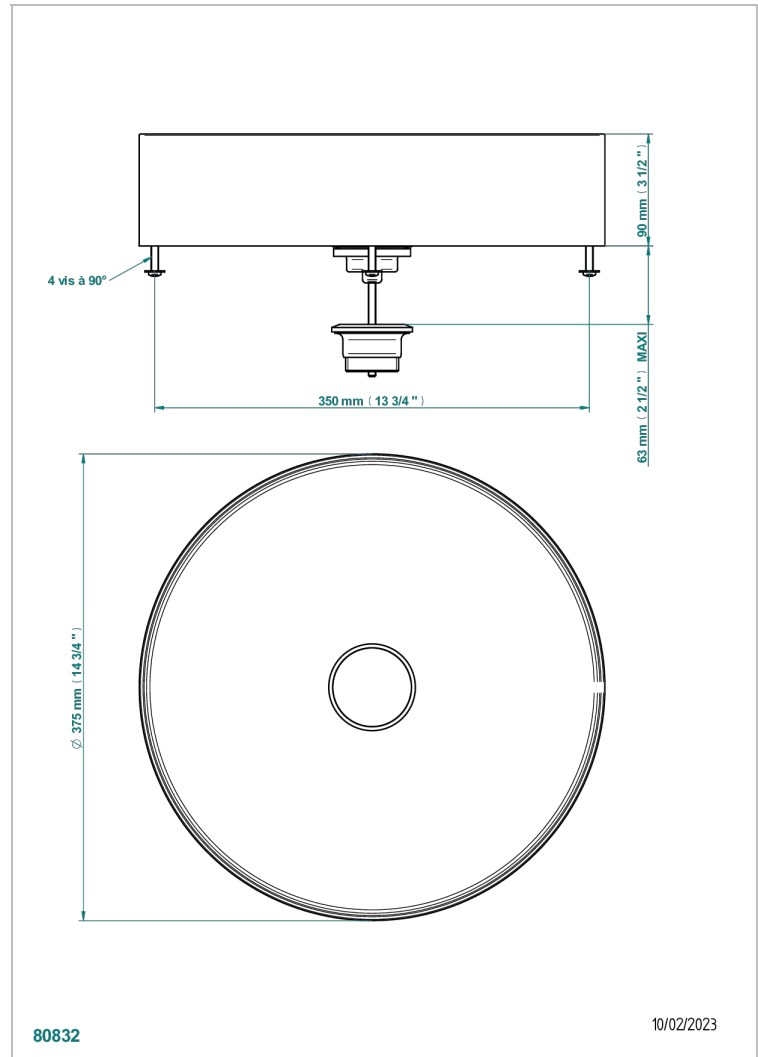

# LAVABOS METALICOS

GB2-V400BC

On Counter round basin 375mm - PVD brushed Copper - no waste

THG<sup>®</sup>  
PARIS

## CARACTERÍSTICAS

- Lavabos metalicos
- On Counter round basin 375mm - PVD brushed Copper - no waste