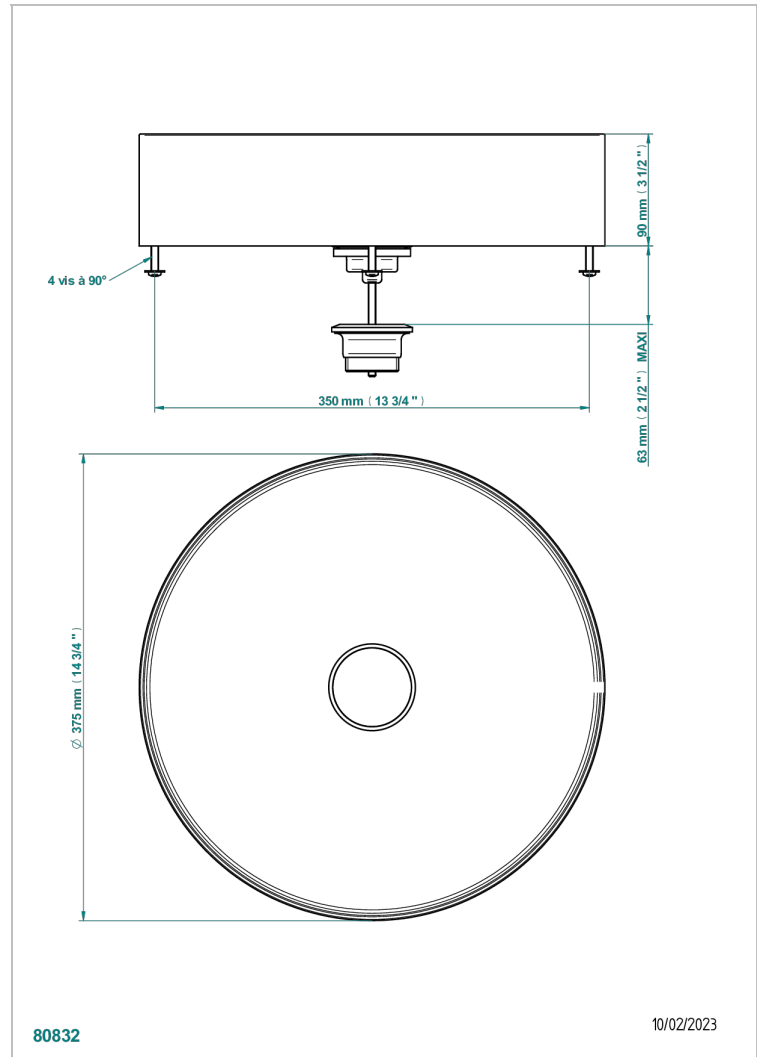

METAL BASIN

GB2-V400BC

On Counter round basin 375mm - PVD brushed Copper - no waste

CHARACTERISTIC

- Metal Basin
- On Counter round basin 375mm - PVD brushed Copper - no waste

AVAILABLE FINITIONS

*** - A00