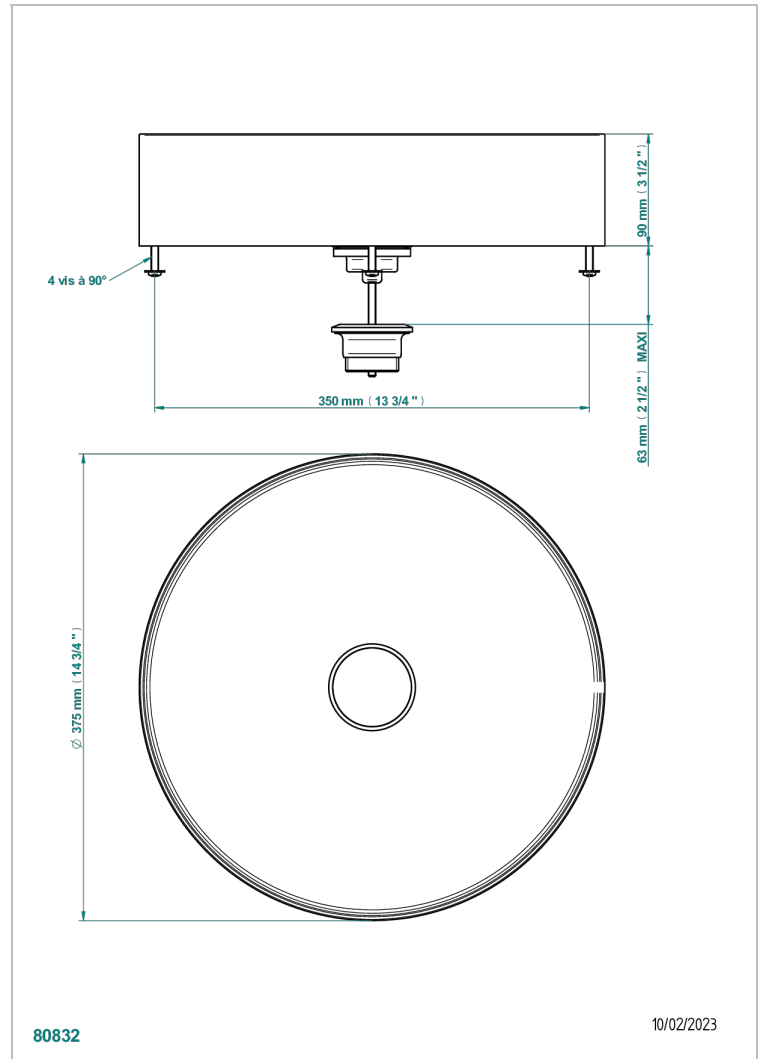

METALLWASCHBECKEN

GB2-V400BC

On Counter round basin 375mm - PVD brushed Copper - no waste

EIGENSCHAFTEN

- Metallwaschbecken
- On Counter round basin 375mm - PVD brushed Copper - no waste

VERFÜGBARE OBERFLÄCHEN

*** - A00