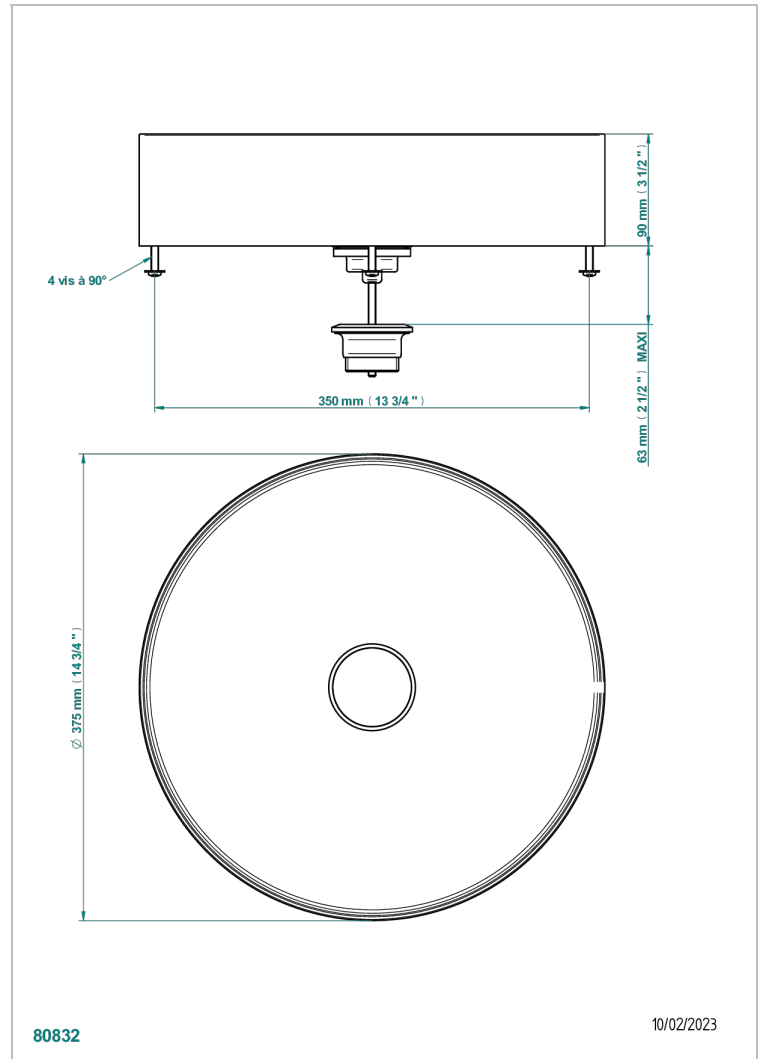

# METAL BASIN

GB2-V400BC

On Counter round basin 375mm - PVD brushed Copper - no waste

## 特色

- Metal Basin
- On Counter round basin 375mm - PVD brushed Copper - no waste

## 可选饰面

抛光铜 - A00