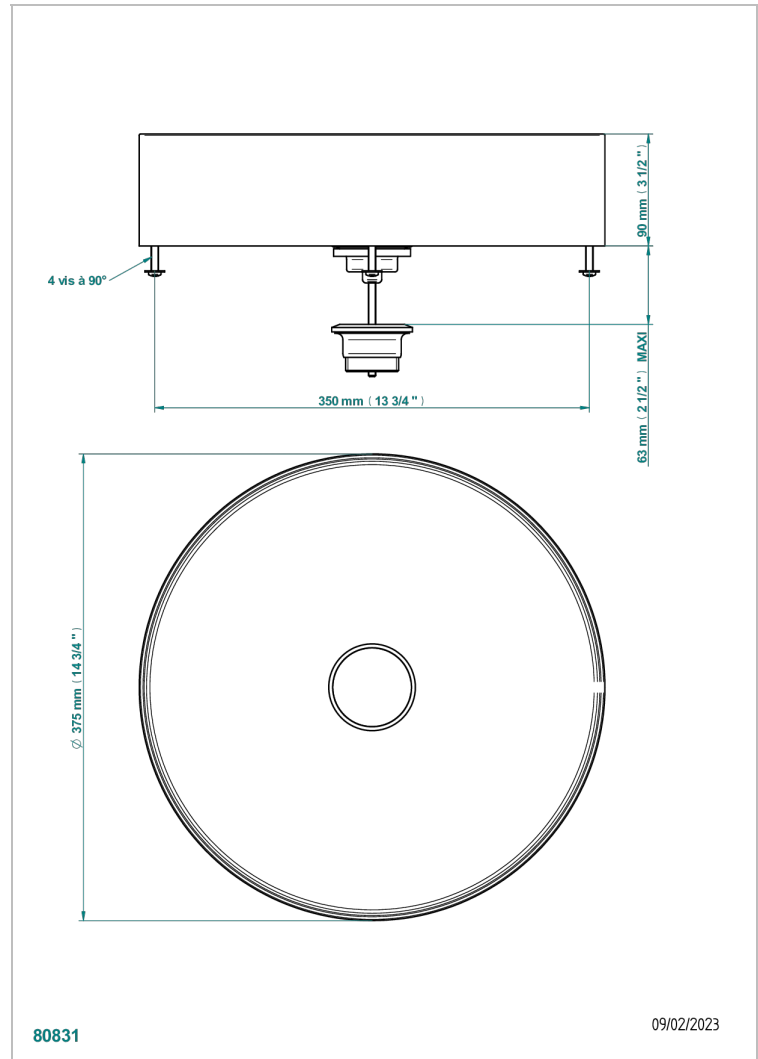

# LAVABOS METALICOS

GB2-V400BB

On Counter round basin 375mm - PVD brushed black - no waste

THG<sup>®</sup>  
PARIS

## CARACTERÍSTICAS

- Lavabos metalicos
- On Counter round basin 375mm - PVD brushed black - no waste