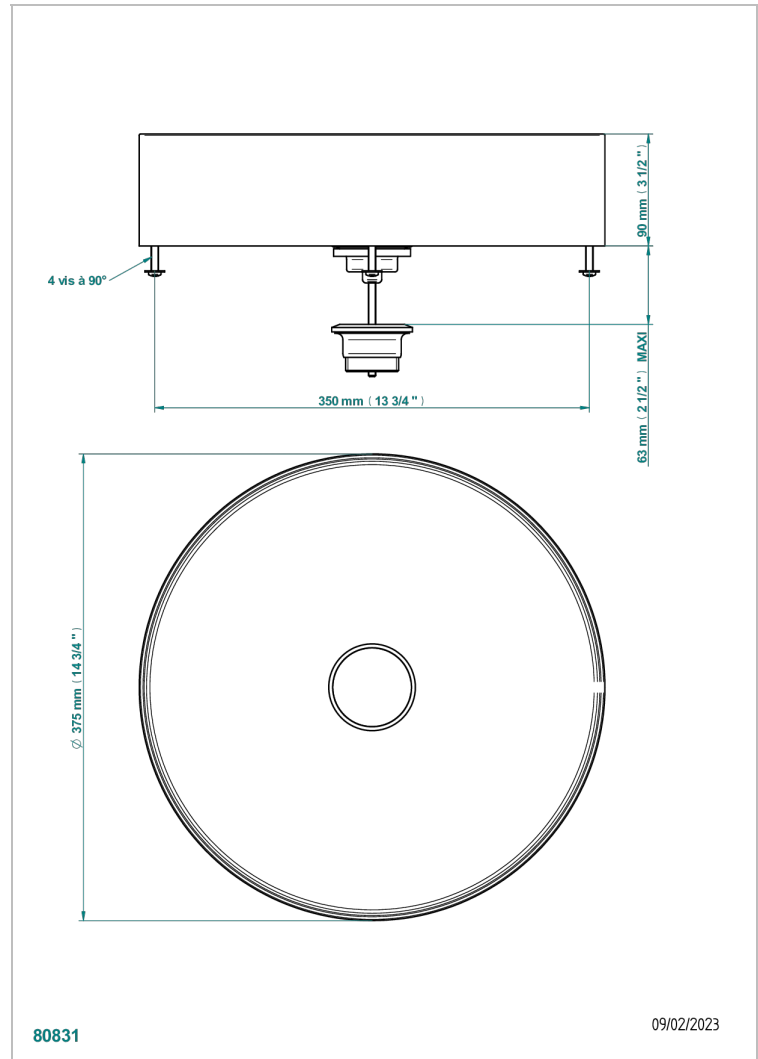

# METAL BASIN

GB2-V400BB

On Counter round basin 375mm - PVD brushed black - no waste

## CHARACTERISTIC

- Metal Basin
- On Counter round basin 375mm - PVD brushed black - no waste