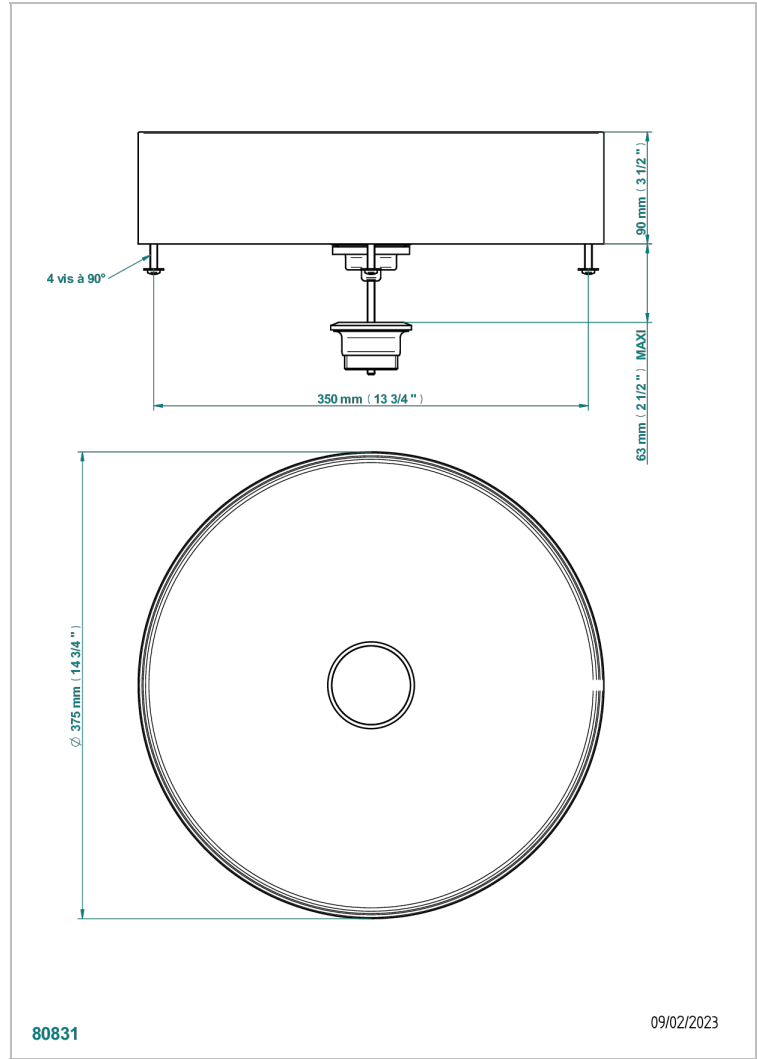

LAVABOS METALICOS

GB2-V400BB

On Counter round basin 375mm - PVD brushed black - no waste

THG[®]
PARIS

CARACTERÍSTICAS

- Lavabos metalicos
- On Counter round basin 375mm - PVD brushed black - no waste

ACABADOS DISPONIBLES

*** - A00