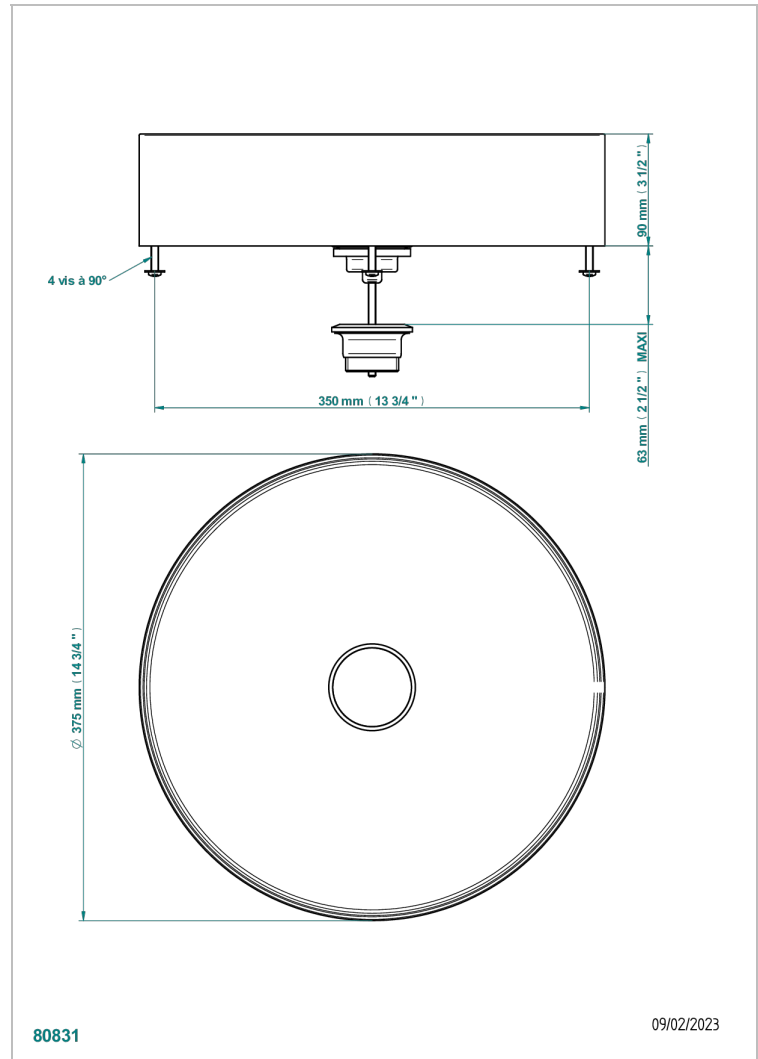

LAVABOS METALICOS

GB2-V400BB

On Counter round basin 375mm - PVD brushed black - no waste

THG[®]
PARIS

CARACTERÍSTICAS

- Lavabos metalicos
- On Counter round basin 375mm - PVD brushed black - no waste

ACABADOS DISPONIBLES

*** - A00