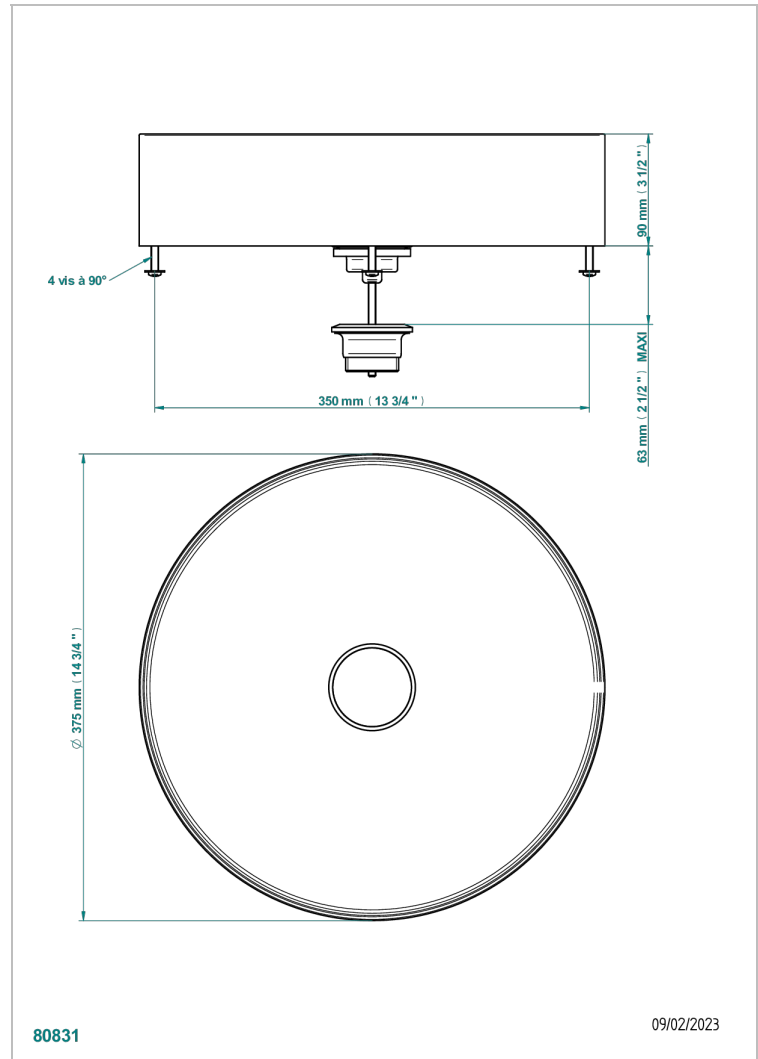

METAL BASIN

GB2-V400BB

On Counter round basin 375mm - PVD brushed black - no waste

CHARACTERISTIC

- Metal Basin
- On Counter round basin 375mm - PVD brushed black - no waste

AVAILABLE FINITIONS

*** - A00