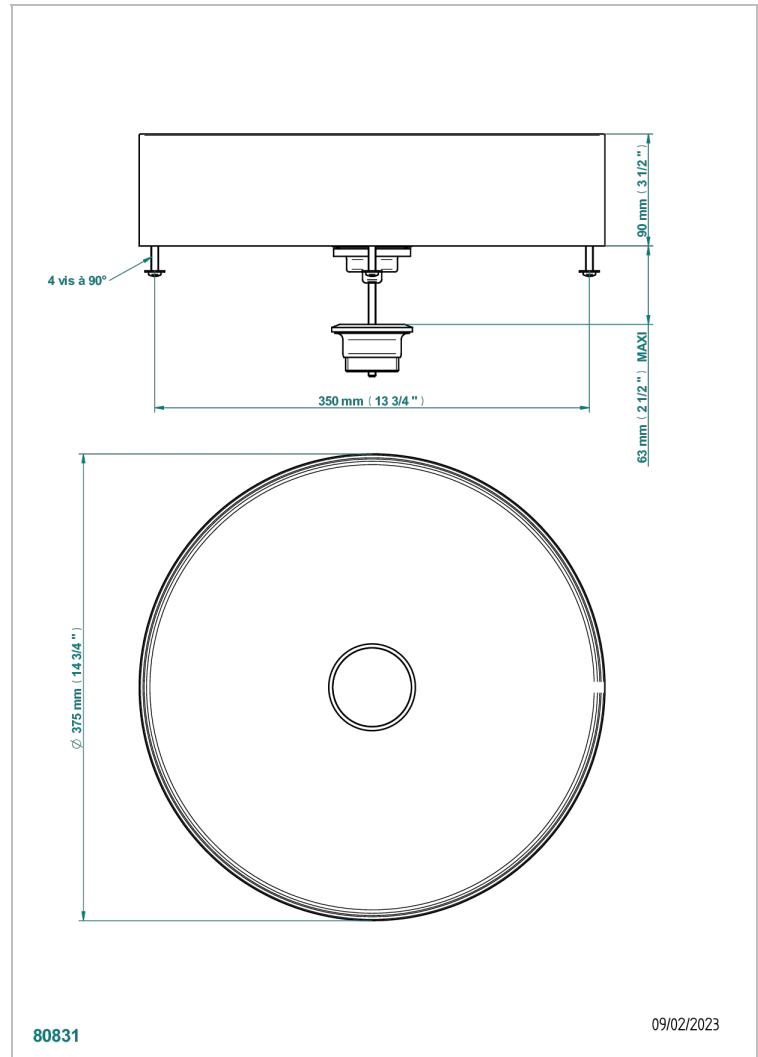

METALLWASCHBECKEN

GB2-V400BB

On Counter round basin 375mm - PVD brushed black - no waste

EIGENSCHAFTEN

- Metallwaschbecken
- On Counter round basin 375mm - PVD brushed black - no waste

VERFÜGBARE OBERFLÄCHEN

*** - A00