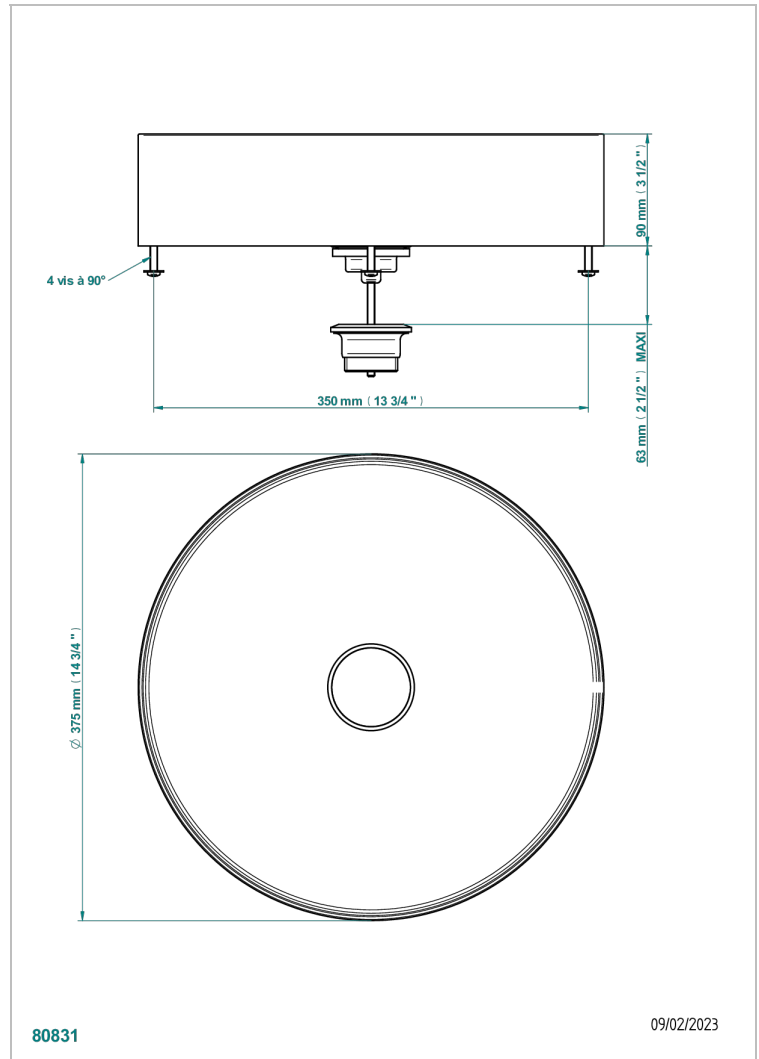

# METAL BASIN

GB2-V400BB

On Counter round basin 375mm - PVD brushed black - no waste

## 特色

- Metal Basin
- On Counter round basin 375mm - PVD brushed black - no waste

## 可选饰面

抛光铜 - A00