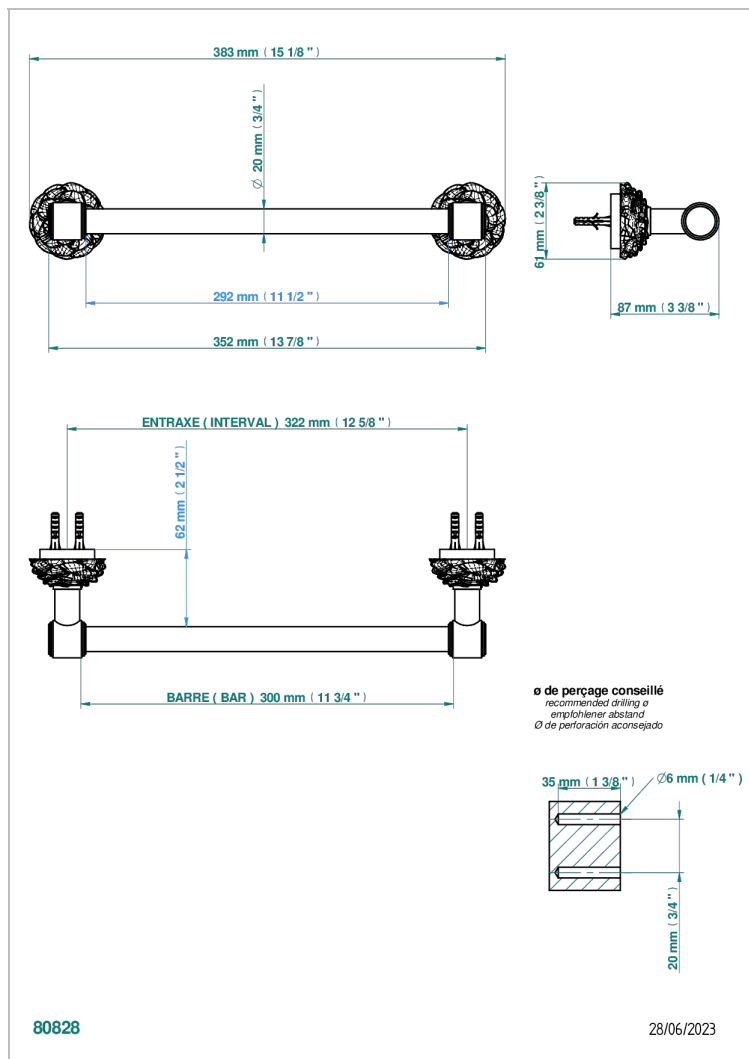

CAMELIA BLACK CRYSTAL

U5K-520/30

Towel bar, 12" long

CHARACTERISTIC

- Camélia Black crystal
- Towel bar, 12" long

AVAILABLE FINITIONS

Black ceram - D30
Blush PVD - H62
Brass color PVD - H49
Brown bronze color PVD - F33
Chrome polished - A02
Gold color PVD - H52

Nickel antique / Sovereign - H28
Nickel color PVD - H55
Nickel polished - B01
Soft matt gold - F31
Umber PVD - H66