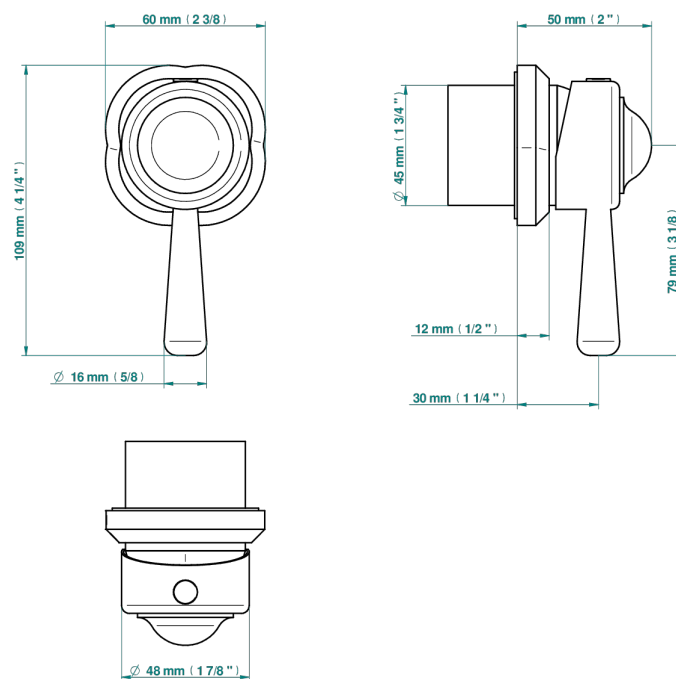

CAMELIA CLEAR CRYSTAL

U5L-6540RB

Trim only for wall mixer on rosette

THG[®]
PARIS

Compatible with

6540A
6540A/W

6540A/US

Ø de perçage conseillé

recommended drilling ø
empfohlener Abstand
Ø de perforación aconsejado

Ø 52 mm (2")

Tube

80825

07/02/2023

CHARACTERISTIC

- Camélia Clear crystal
- Trim only for wall mixer on rosette

RELATED SKU'S

- Ref. G00-6540A/US Built-in part for wall mounted flush fit shower mixer 2 inlets 1/2" -1 outlet 1/2" -US model

AVAILABLE FINITIONS

Black ceram - D30
Blush PVD - H62
Brass color PVD - H49
Brown bronze color PVD - F33
Chrome polished - A02
Gold color PVD - H52