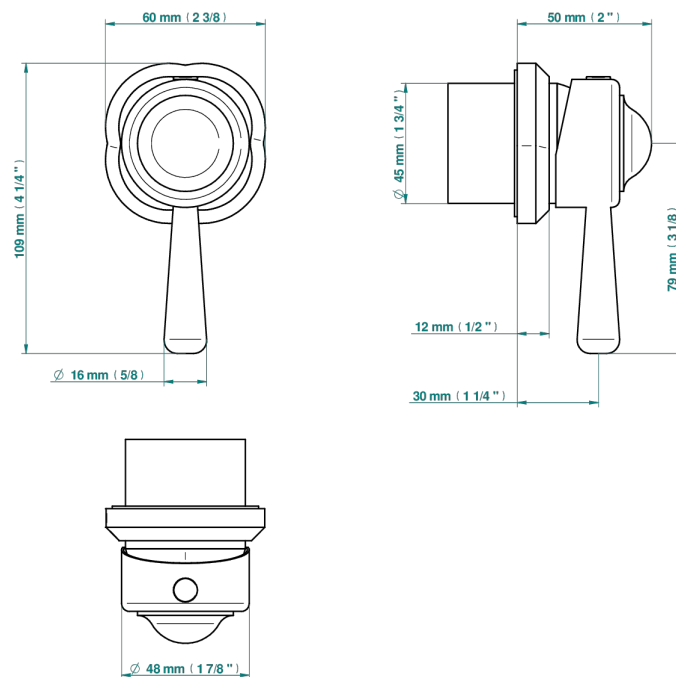

CAMELIA CLEAR CRYSTAL

U5L-6540RB

Trim only for wall mixer on rosette

THG®
PARIS

Compatible with

6540A
6540A/W

6540A/US

Tube

80825

07/02/2023

CHARACTERISTIC

- Camélia Clear crystal
- Trim only for wall mixer on rosette

RELATED SKU'S

- Ref. G00-6540A Rough parts for wall mounted flush fit shower mixer 2 x 1/2" inlets 1 x 1/2" outlet

AVAILABLE FINITIONS

Antique nickel - H28
Black ceram - D30
Blush PVD - H62
Brass color PVD - H49
Brown bronze color PVD - F33
Gold color PVD - H52

Graphite PVD - H64
Matt Umber PVD - H67
Matt blush PVD - H60
Matt brass color PVD - H50
Matt brown bronze color PVD - F34
Matt chrome - C02

Matt gold - F07
Matt gold color PVD - H53
Matt graphite PVD - H65
Matt nickel (color finish) - C01
Matt nickel color PVD - H56
Nickel color PVD - H55

Polished chrome (color finish) - A02
Polished gold (color finish) - F01
Polished nickel - B01
Soft matt gold - F31
Umber PVD - H66