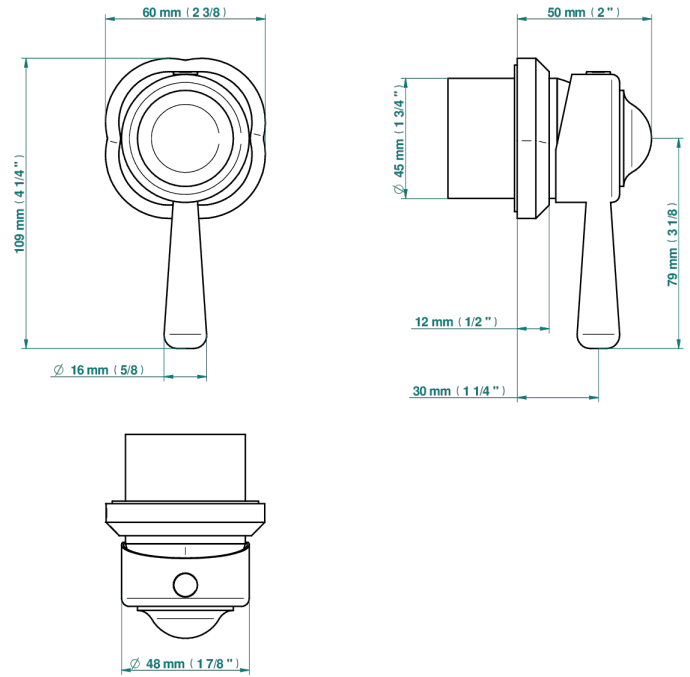

CAMELIA BLACK CRYSTAL

U5K-6540RB

Trim only for wall mixer on rosette

THG®
PARIS

Compatible with

6540A
6540A/W

6540A/US

Tube

80825

07/02/2023

CHARACTERISTIC

- Camélia Black crystal
- Trim only for wall mixer on rosette

RELATED SKU'S

- Ref. G00-6540A/US Built-in part for wall mounted flush fit shower mixer 2 inlets 1/2" -1 outlet 1/2" -US model

AVAILABLE FINITIONS

Black ceram - D30
Blush PVD - H62
Brass color PVD - H49
Brown bronze color PVD - F33
Chrome polished - A02
Gold color PVD - H52

Gold mat - F07
Gold polished - F01
Graphite PVD - H64
Matt Umber PVD - H67
Matt blush PVD - H60
Matt brass color PVD - H50

Matt brown bronze color PVD - F34
Matt chrome (American satin) - C02
Matt gold color PVD - H53
Matt graphite PVD - H65
Matt nickel (American satin) - C01
Matt nickel color PVD - H56

Nickel antique / Sovereign - H28
Nickel color PVD - H55
Nickel polished - B01
Soft matt gold - F31
Umber PVD - H66