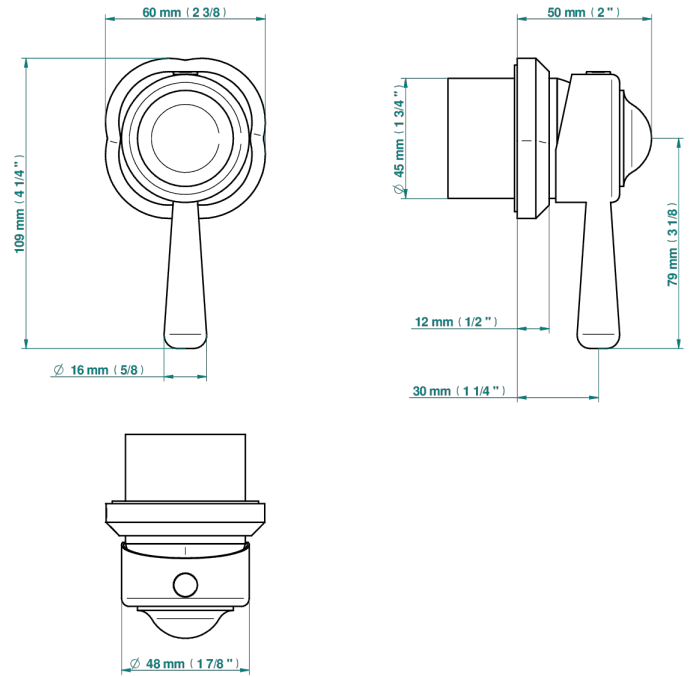

CAMELIA CRISTAL NEGRO

U5K-6540RB

Trim only for wall mixer on rosette

THG®
PARIS

Compatible with

6540A
6540A/W

6540A/US

Tube

80825

07/02/2023

CARACTERÍSTICAS

- Camélia cristal negro
- Trim only for wall mixer on rosette

PRODUCTOS RELACIONADOS

- Ref. G00-6540A Rough parts for wall mounted flush fit shower mixer 2 x 1/2" inlets 1 x 1/2" outlet

ACABADOS DISPONIBLES

Cerámica negra mate - D30

Cromo - A02

Cromo mate - C02

Dorado - F01

Dorado mate - F07

Dorado pálido mate (sin barniz) - F31

Níquel - B01

Níquel mate - C01

Níquel viejo - H28

Pvd blush - H62

Pvd blush mate - H60

Pvd color latón - H49

Pvd color latón mate - H50

Pvd color níquel - H55

Pvd color níquel mate - H56

Pvd color oro - H52

Pvd color oro mate - H53

Pvd grafito - H64

Pvd grafito mate - H65

Pvd marrón bronce - F33

Pvd marrón bronce mate - F34

Pvd umber - H66

Pvd umber mate - H67