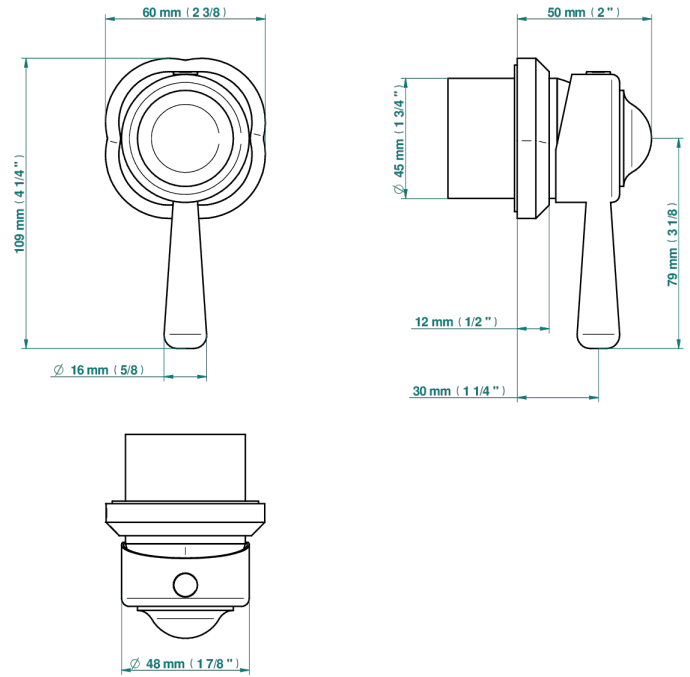

CAMELIA BLACK CRYSTAL

U5K-6540RB

Trim only for wall mixer on rosette

THG®
PARIS

Compatible with

6540A
6540A/W

6540A/US

Tube

80825

07/02/2023

CHARACTERISTIC

- Camélia Black crystal
- Trim only for wall mixer on rosette

RELATED SKU'S

- Ref. G00-6540A Rough parts for wall mounted flush fit shower mixer 2 x 1/2" inlets 1 x 1/2" outlet

AVAILABLE FINITIONS

Antique nickel - H28
Black ceram - D30
Blush PVD - H62
Brass color PVD - H49
Brown bronze color PVD - F33
Gold color PVD - H52

Graphite PVD - H64
Matt Umber PVD - H67
Matt blush PVD - H60
Matt brass color PVD - H50
Matt brown bronze color PVD - F34
Matt chrome - C02

Matt gold - F07
Matt gold color PVD - H53
Matt graphite PVD - H65
Matt nickel (color finish) - C01
Matt nickel color PVD - H56
Nickel color PVD - H55

Polished chrome (color finish) - A02
Polished gold (color finish) - F01
Polished nickel - B01
Soft matt gold - F31
Umber PVD - H66