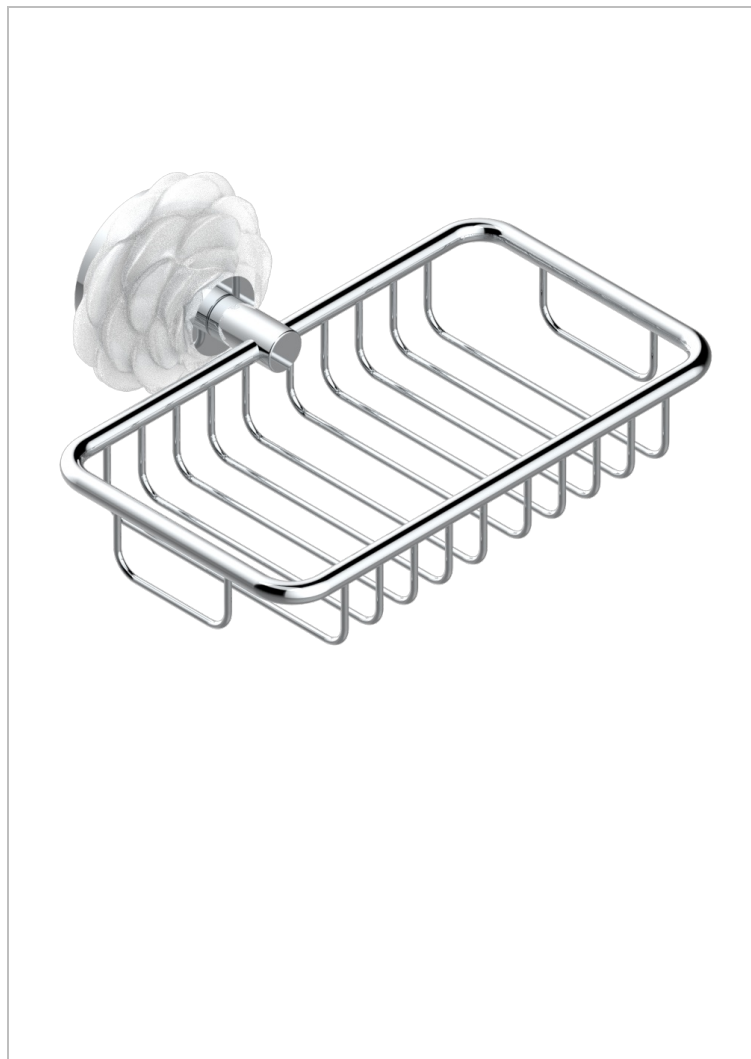

# CAMELIA CLEAR CRYSTAL

U5L-620

Soap basket, wall mounted 6"1/4 x 3"5/8

THG<sup>®</sup>  
PARIS

## CHARACTERISTIC

- Camélia Clear crystal
- Soap basket, wall mounted 6"1/4 x 3"5/8