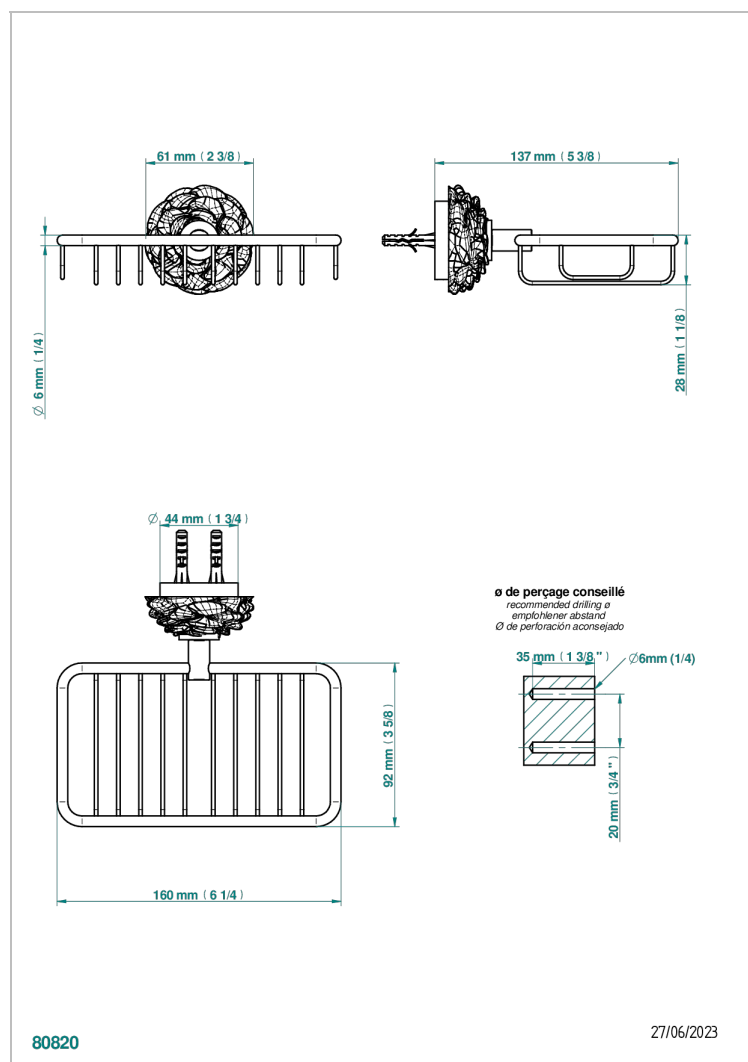

# CAMELIA CLEAR CRYSTAL

U5L-620

Soap basket, wall mounted 6"1/4 x 3"5/8

THG<sup>®</sup>  
PARIS

## CHARACTERISTIC

- Camélia Clear crystal
- Soap basket, wall mounted 6"1/4 x 3"5/8