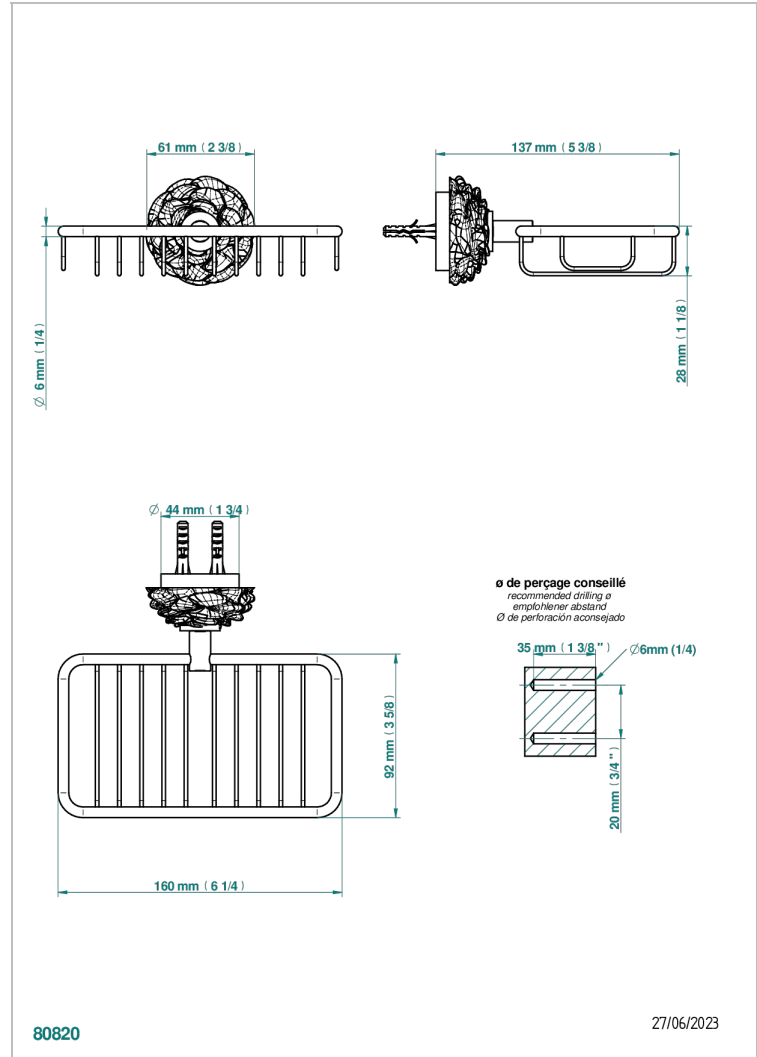

CAMELIA CLEAR CRYSTAL

U5L-620

Net soap dish with flange, 160 x 95 mm

THG[®]
PARIS

CHARACTERISTIC

- Camélia Clear crystal
- Net soap dish with flange, 160 x 95 mm

AVAILABLE FINITIONS

Antique nickel - H28
Black ceram - D30
Blush PVD - H62
Brass color PVD - H49
Brown bronze color PVD - F33
Gold color PVD - H52