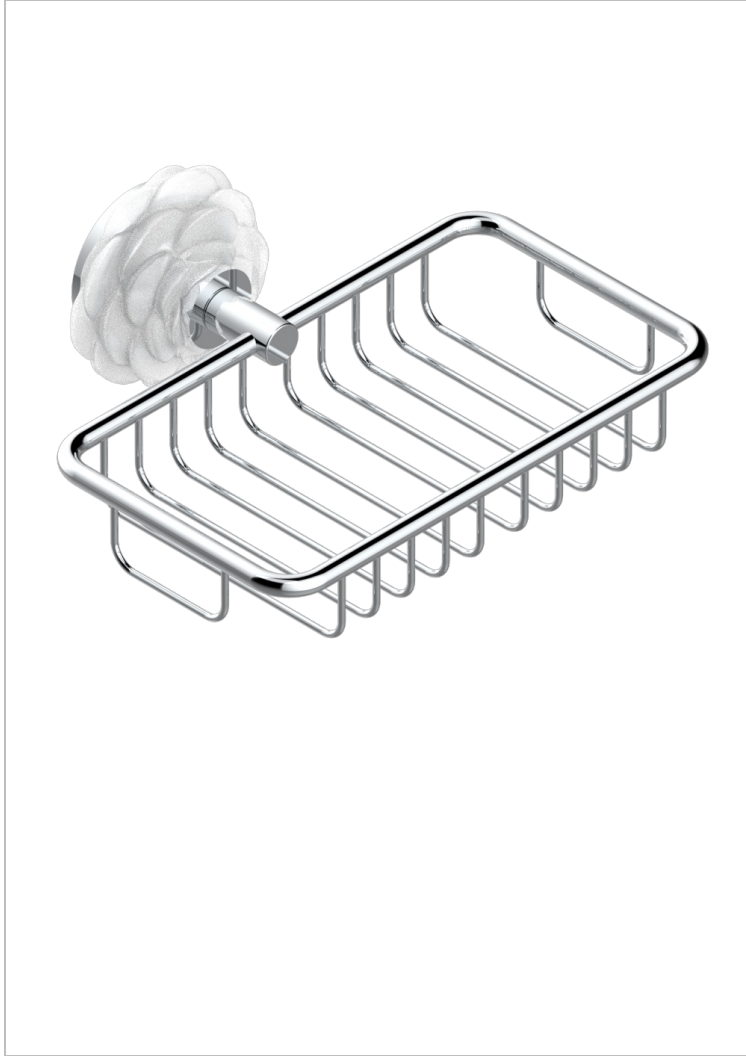

CAMELIA CLEAR CRYSTAL

U5L-620

Net soap dish with flange, 160 x 95 mm

THG[®]
PARIS

CHARACTERISTIC

- Camélia Clear crystal
- Net soap dish with flange, 160 x 95 mm

AVAILABLE FINITIONS

Antique nickel - H28
Black ceram - D30
Blush PVD - H62
Brass color PVD - H49
Brown bronze color PVD - F33
Gold color PVD - H52

Graphite PVD - H64
Matt Umber PVD - H67
Matt blush PVD - H60
Matt brass color PVD - H50
Matt brown bronze color PVD - F34
Matt chrome - C02

Matt gold - F07
Matt gold color PVD - H53
Matt graphite PVD - H65
Matt nickel (color finish) - C01
Matt nickel color PVD - H56
Nickel color PVD - H55

Polished chrome (color finish) - A02
Polished gold (color finish) - F01
Polished nickel - B01
Soft matt gold - F31
Umber PVD - H66