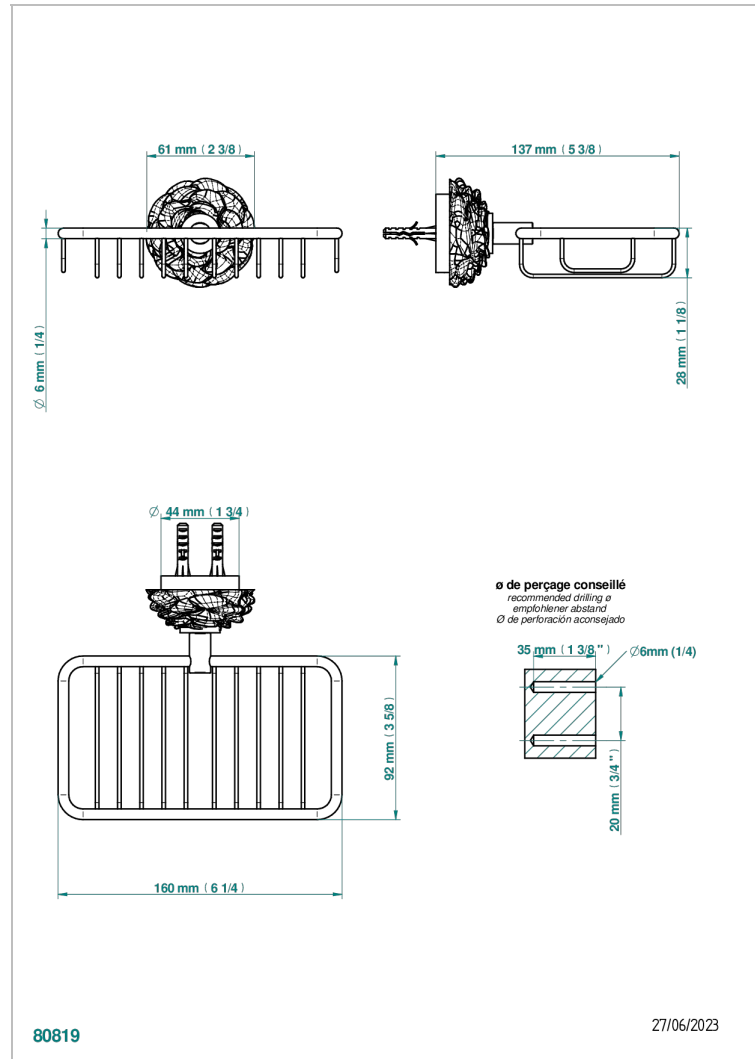

# CAMELIA BLACK CRYSTAL

U5K-620

Soap basket, wall mounted 6"1/4 x 3"5/8

THG<sup>®</sup>  
PARIS

## CHARACTERISTIC

- Camélia Black crystal
- Soap basket, wall mounted 6"1/4 x 3"5/8