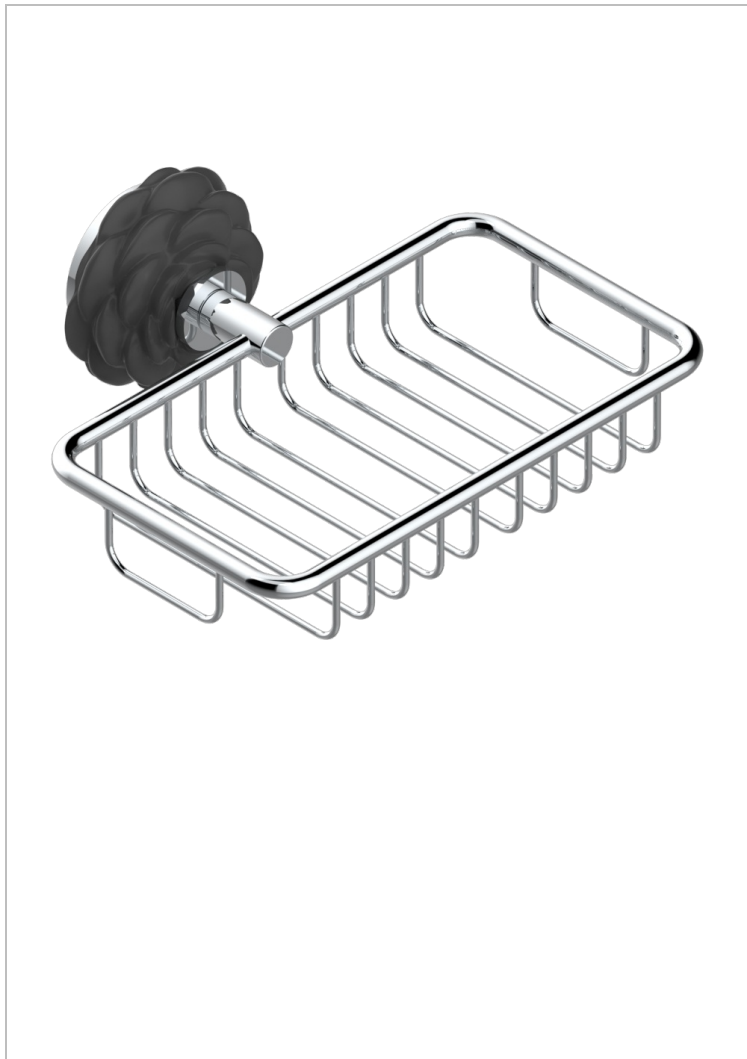

# CAMELIA BLACK CRYSTAL

U5K-620

Soap basket, wall mounted 6"1/4 x 3"5/8

THG<sup>®</sup>  
PARIS

## CHARACTERISTIC

- Camélia Black crystal
- Soap basket, wall mounted 6"1/4 x 3"5/8