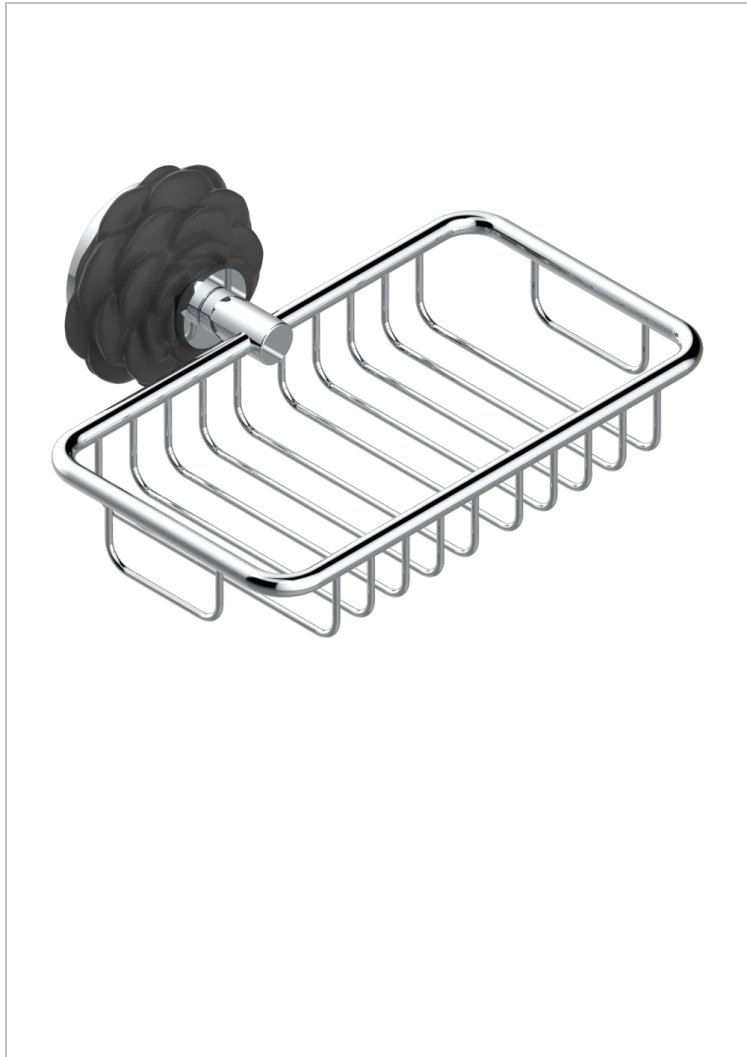

# CAMELIA BLACK CRYSTAL

U5K-620

Net soap dish with flange, 160 x 95 mm

THG<sup>®</sup>  
PARIS

## CHARACTERISTIC

- Camélia Black crystal
- Net soap dish with flange, 160 x 95 mm