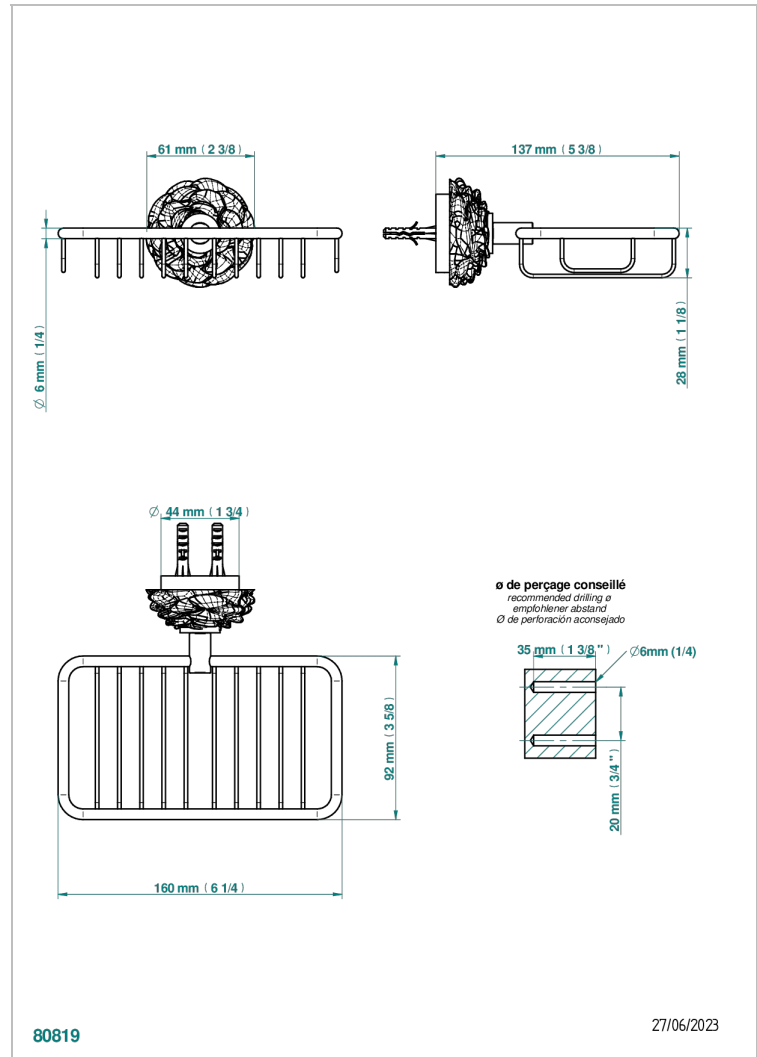

# CAMELIA BLACK CRYSTAL

U5K-620

Net soap dish with flange, 160 x 95 mm

THG<sup>®</sup>  
PARIS

## CHARACTERISTIC

- Camélia Black crystal
- Net soap dish with flange, 160 x 95 mm

## AVAILABLE FINITIONS

Antique nickel - H28  
Black ceram - D30  
Blush PVD - H62  
Brass color PVD - H49  
Brown bronze color PVD - F33  
Gold color PVD - H52

Graphite PVD - H64  
Matt Umber PVD - H67  
Matt blush PVD - H60  
Matt brass color PVD - H50  
Matt brown bronze color PVD - F34  
Matt chrome - C02