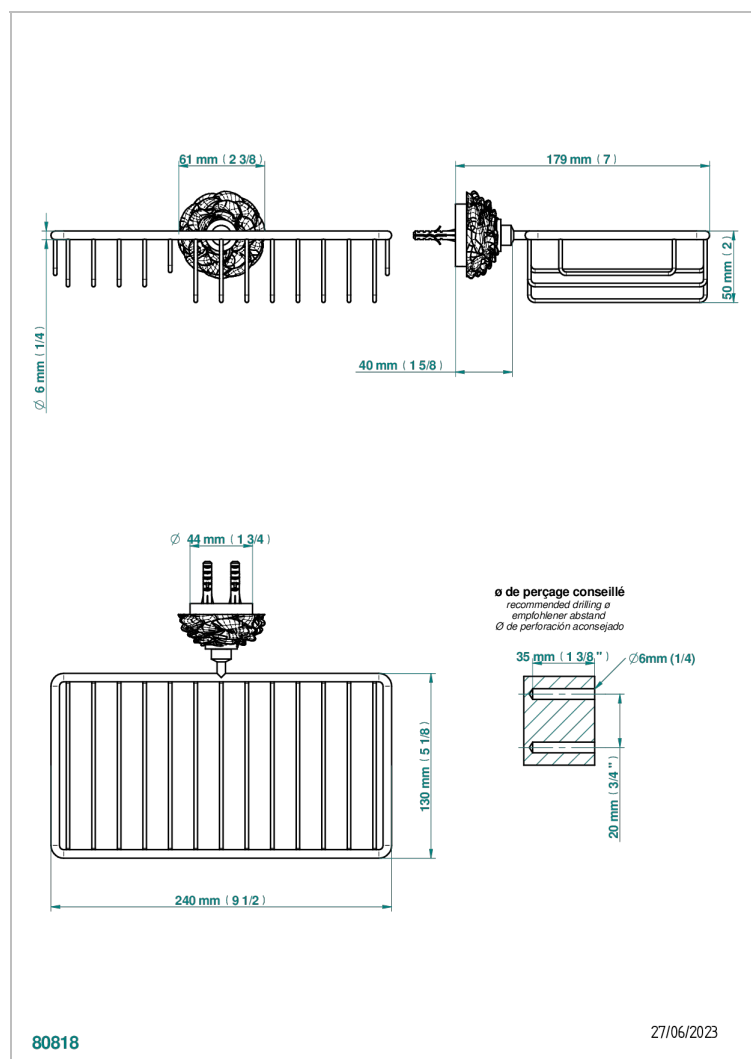

# CAMELIA CLEAR CRYSTAL

U5L-2620

Soap and sponge holder, wall mounted

THG<sup>®</sup>  
PARIS

## CHARACTERISTIC

- Camélia Clear crystal
- Soap and sponge holder, wall mounted