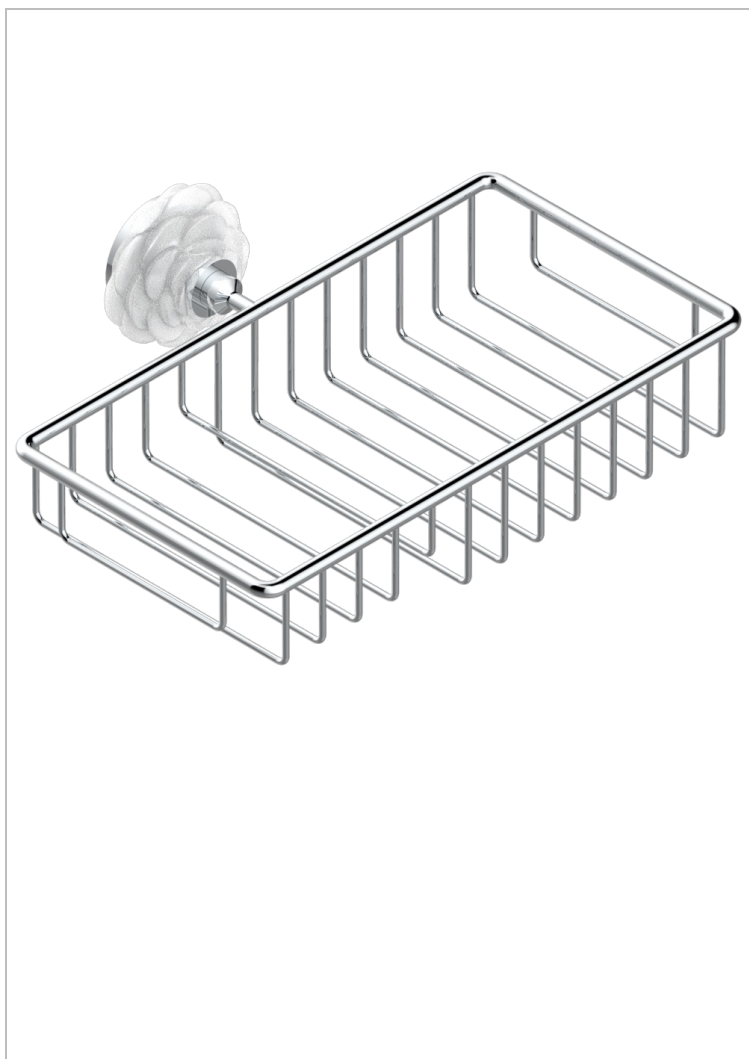

# CAMELIA CLEAR CRYSTAL

U5L-2620

Soap and sponge holder, wall mounted

THG<sup>®</sup>  
PARIS

## CHARACTERISTIC

- Camélia Clear crystal
- Soap and sponge holder, wall mounted