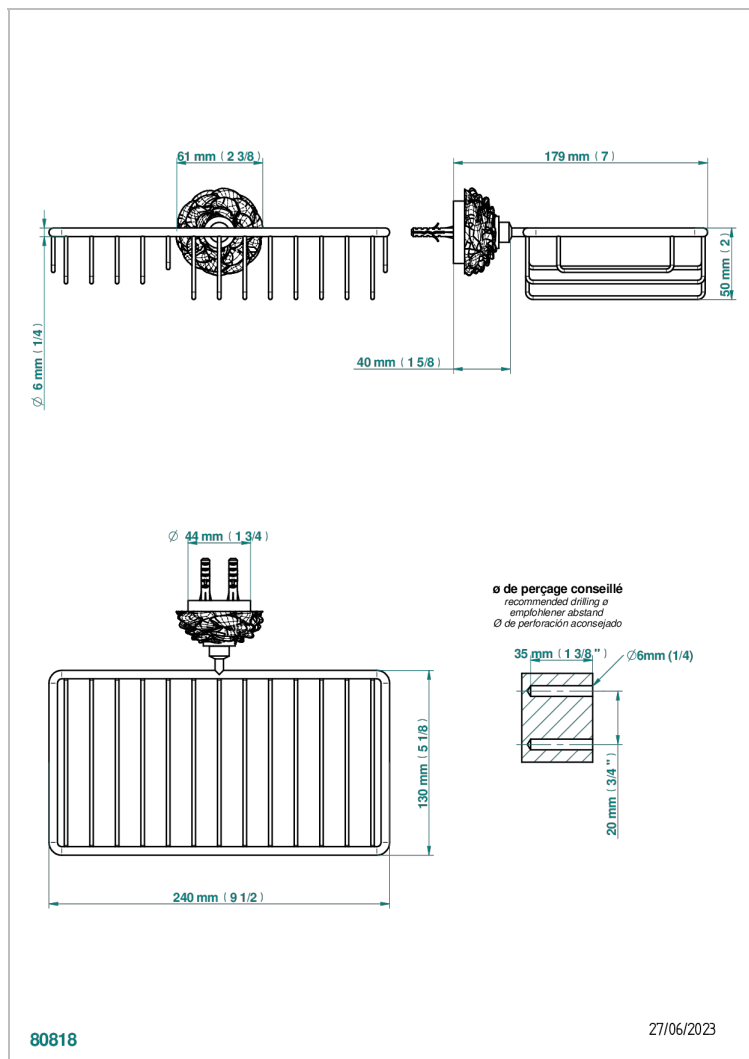

CAMELIA CLEAR CRYSTAL

U5L-2620

Combined soap and sponge holder with flange, 240 x 130 mm

THG
PARIS

CHARACTERISTIC

- Camélia Clear crystal
- Combined soap and sponge holder with flange, 240 x 130 mm

AVAILABLE FINITIONS

Antique nickel - H28
Black ceram - D30
Blush PVD - H62
Brass color PVD - H49
Brown bronze color PVD - F33
Gold color PVD - H52

Graphite PVD - H64
Matt Umber PVD - H67
Matt blush PVD - H60
Matt brass color PVD - H50
Matt brown bronze color PVD - F34
Matt chrome - C02