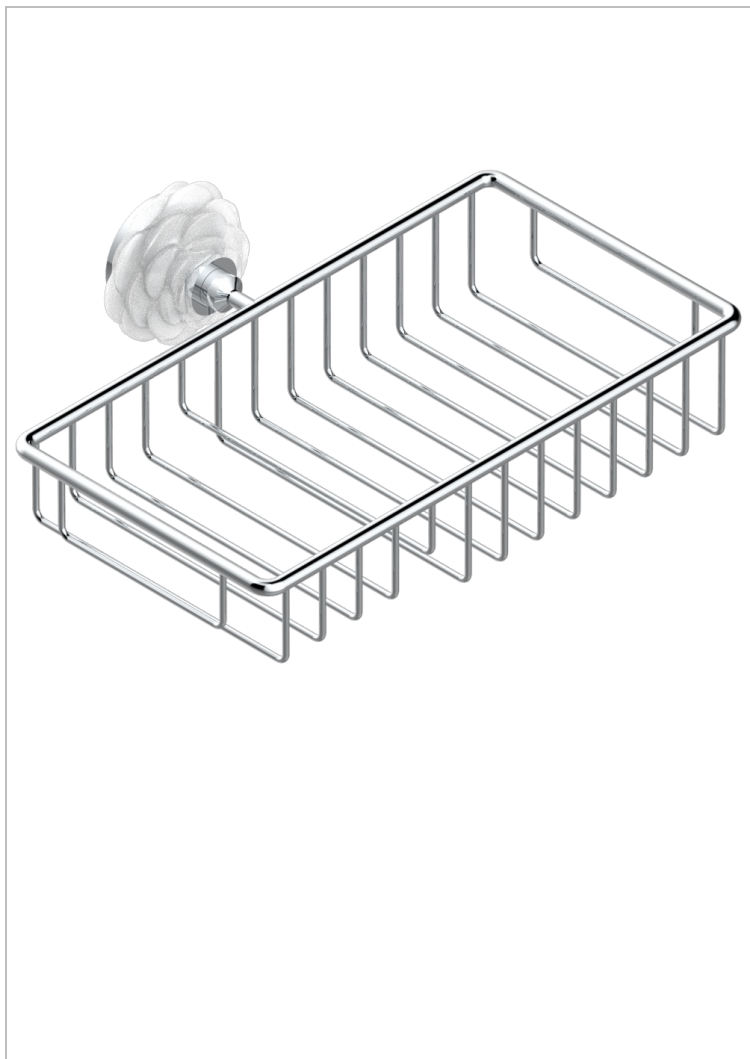

CAMELIA CLEAR CRYSTAL

U5L-2620

Combined soap and sponge holder with flange, 240 x 130 mm

THG
PARIS

CHARACTERISTIC

- Camélia Clear crystal
- Combined soap and sponge holder with flange, 240 x 130 mm

AVAILABLE FINITIONS

Antique nickel - H28
Black ceram - D30
Blush PVD - H62
Brass color PVD - H49
Brown bronze color PVD - F33
Gold color PVD - H52

Graphite PVD - H64
Matt Umber PVD - H67
Matt blush PVD - H60
Matt brass color PVD - H50
Matt brown bronze color PVD - F34
Matt chrome - C02