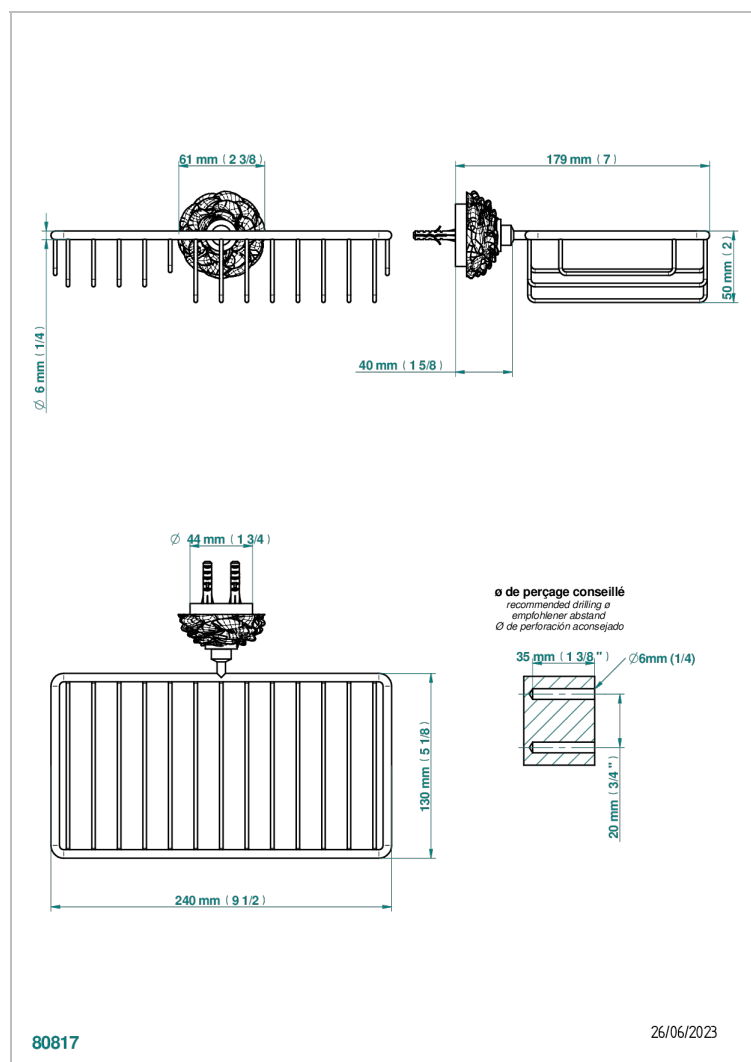

CAMELIA BLACK CRYSTAL

U5K-2620

Soap and sponge holder, wall mounted

THG
PARIS

CHARACTERISTIC

- Camélia Black crystal
- Soap and sponge holder, wall mounted

AVAILABLE FINITIONS

Black ceram - D30
Blush PVD - H62
Brass color PVD - H49
Brown bronze color PVD - F33
Chrome polished - A02
Gold color PVD - H52

Nickel antique / Sovereign - H28
Nickel color PVD - H55
Nickel polished - B01
Soft matt gold - F31
Umber PVD - H66