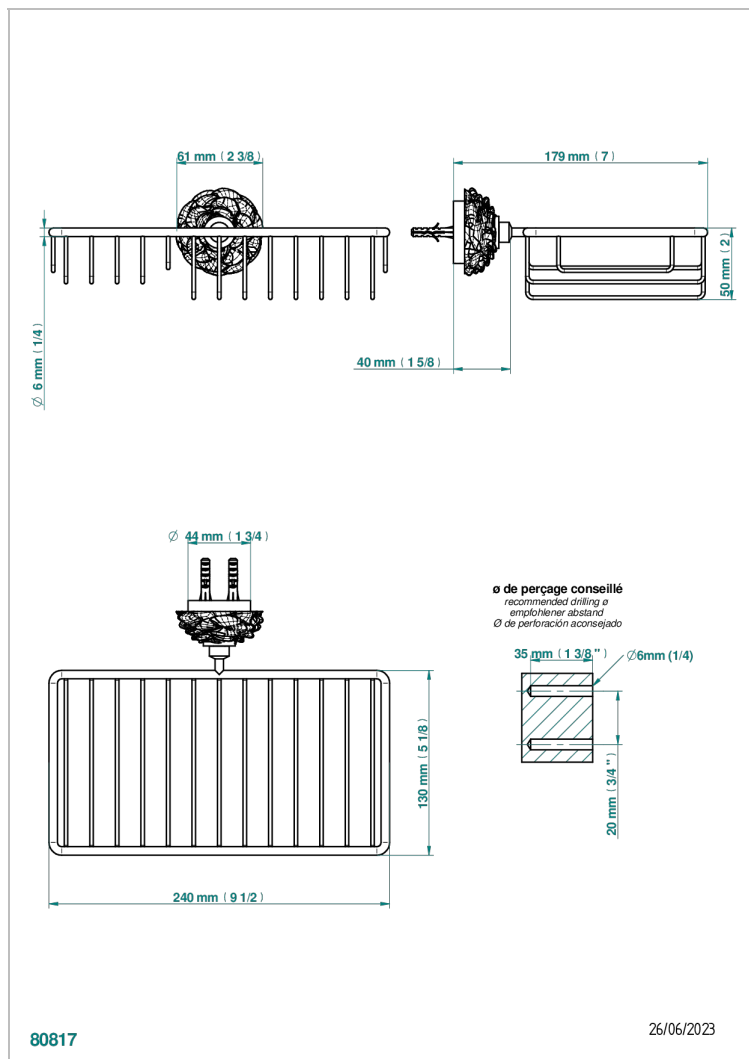

CAMELIA BLACK CRYSTAL

U5K-2620

Combined soap and sponge holder with flange, 240 x 130 mm

THG
PARIS

CHARACTERISTIC

- Camélia Black crystal
- Combined soap and sponge holder with flange, 240 x 130 mm

AVAILABLE FINITIONS

Antique nickel - H28
Black ceram - D30
Blush PVD - H62
Brass color PVD - H49
Brown bronze color PVD - F33
Gold color PVD - H52

Graphite PVD - H64
Matt Umber PVD - H67
Matt blush PVD - H60
Matt brass color PVD - H50
Matt brown bronze color PVD - F34
Matt chrome - C02