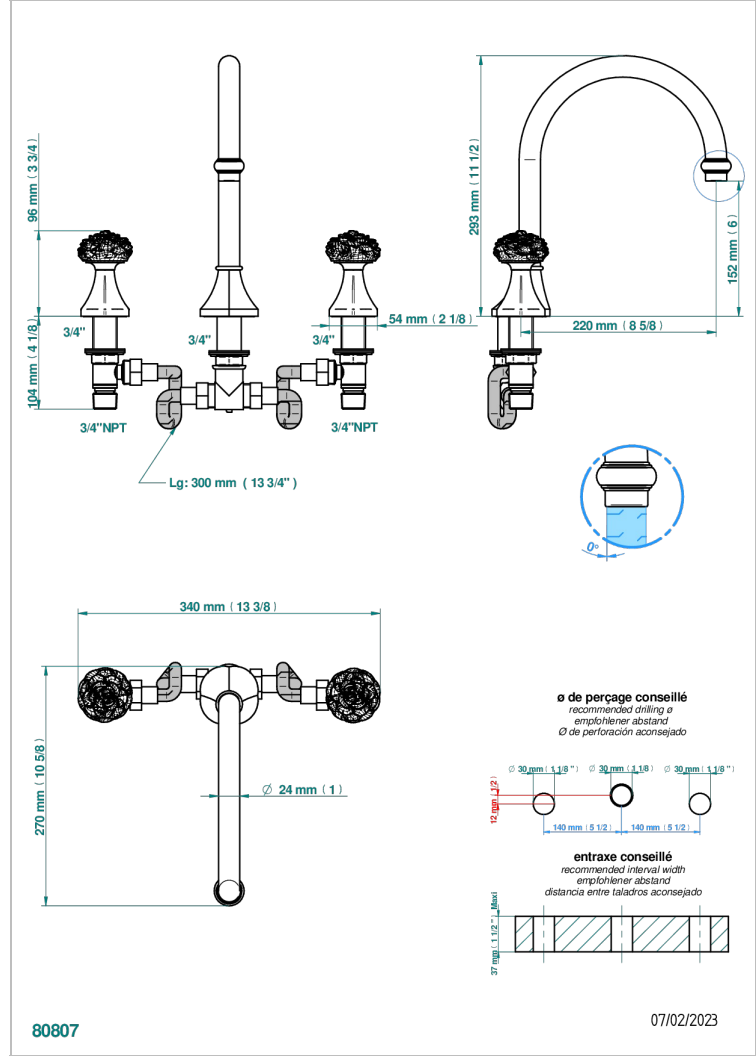

# CAMELIA CLEAR CRYSTAL

U5L-25SG/W

Rim mounted 3-hole bath mixer, super goliath spout - WRAS approved

## CHARACTERISTIC

- Camélia Clear crystal
- Rim mounted 3-hole bath mixer, super goliath spout - WRAS approved