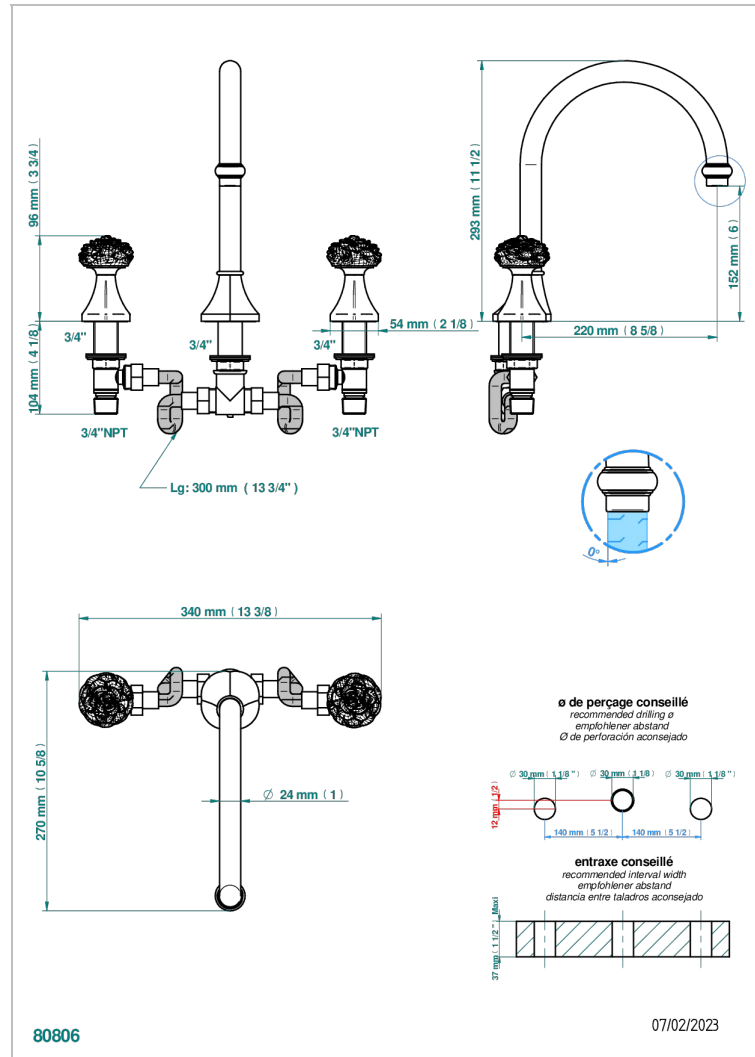

CAMELIA BLACK CRYSTAL

U5K-25SG/W

Rim mounted 3-hole bath mixer, super goliath spout - WRAS approved

CHARACTERISTIC

- Camélia Black crystal
- Rim mounted 3-hole bath mixer, super goliath spout - WRAS approved