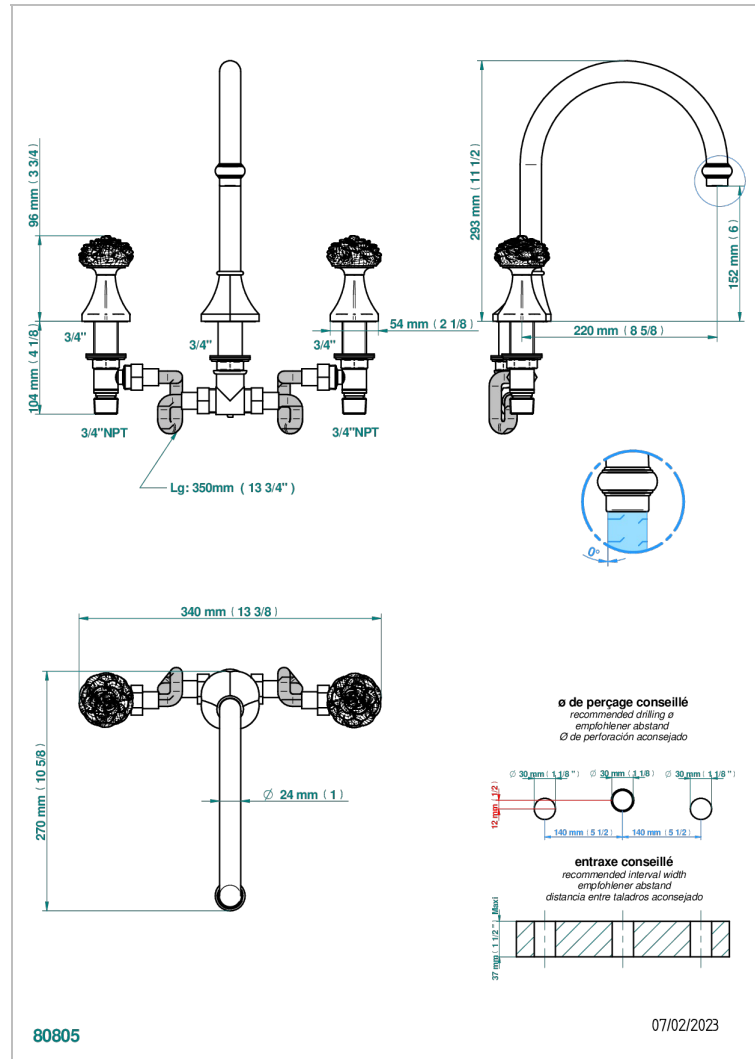

CAMELIA CLEAR CRYSTAL

U5L-25SGUS

Roman tub set with 3/4" valves

CHARACTERISTIC

- Camélia Clear crystal
- Roman tub set with 3/4" valves

AVAILABLE FINITIONS

Black ceram - D30
Blush PVD - H62
Brass color PVD - H49
Brown bronze color PVD - F33
Chrome polished - A02
Gold color PVD - H52