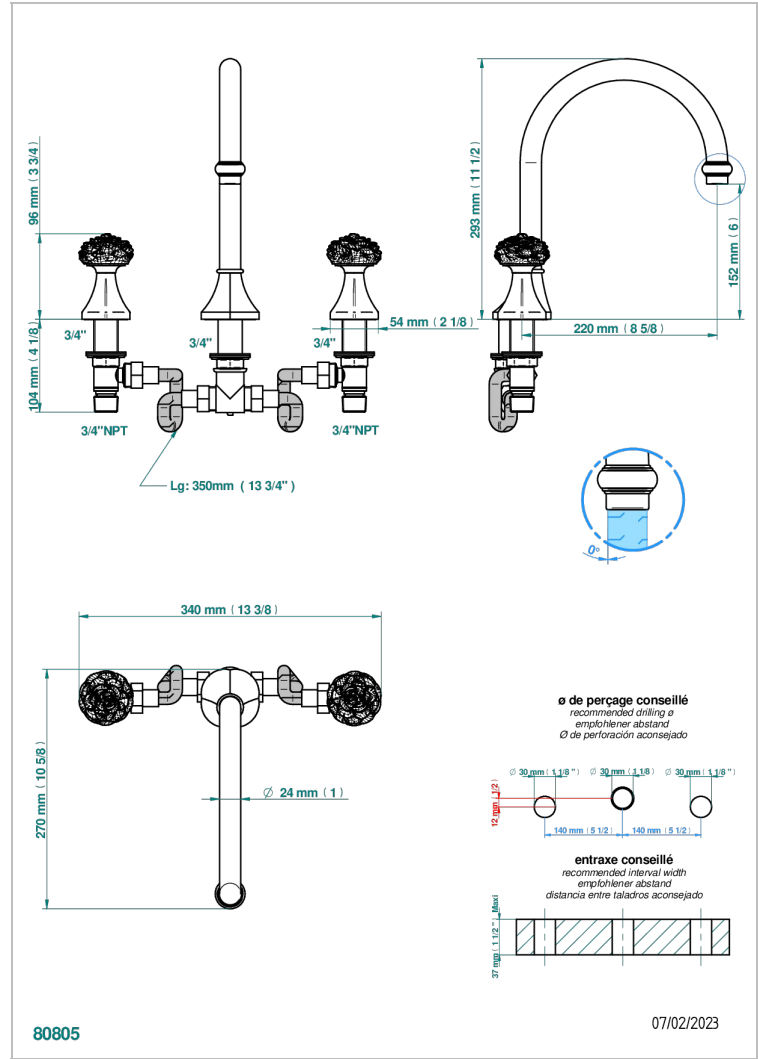

# CAMELIA CLEAR CRYSTAL

U5L-25SG

Rim mounted 3-hole bath mixer, super goliath spout

## CHARACTERISTIC

- ACS : 18ACCLY403
- NF : NF EN 200 - IID/A - Chrome