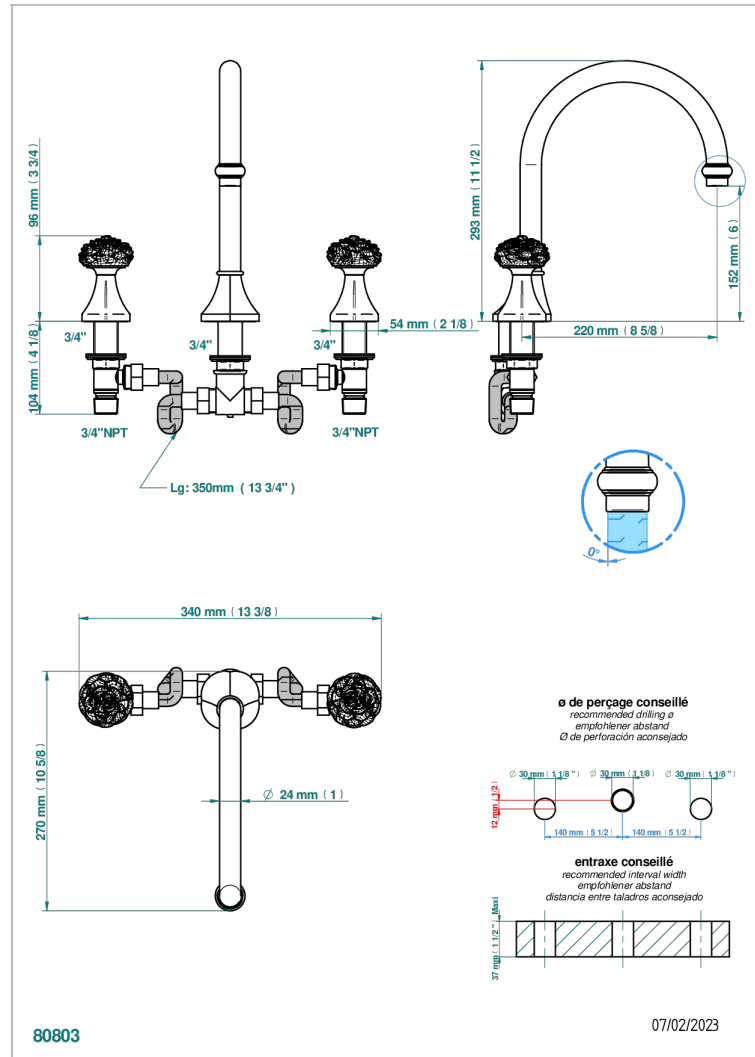

CAMELIA BLACK CRYSTAL

U5K-25SG

Rim mounted 3-hole bath mixer, super goliath spout

CHARACTERISTIC

- ACS : 18ACCLY403
- NF : NF EN 200 - IID/A - Chrome

STANDARDS

AVAILABLE FINITIONS

- Antique nickel - H28
- Black ceram - D30
- Blush PVD - H62
- Brass color PVD - H49
- Brown bronze color PVD - F33
- Gold color PVD - H52