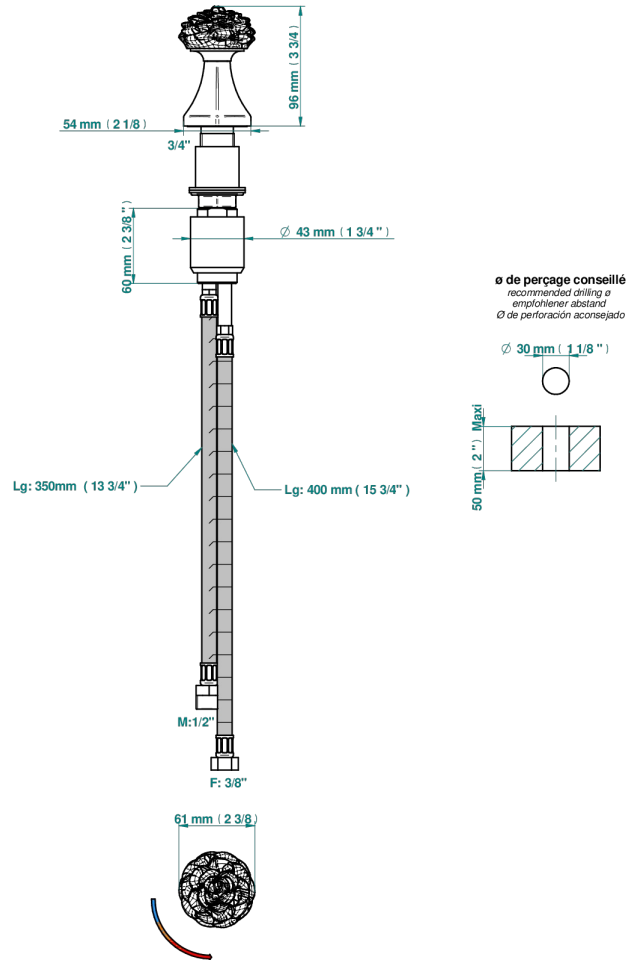

# CAMELIA CLEAR CRYSTAL

U5L-6532

Rim mounted ceramic mixer with progressive cartridge

80802

20/03/2023

## CHARACTERISTIC

- ACS : 22ACCLY009