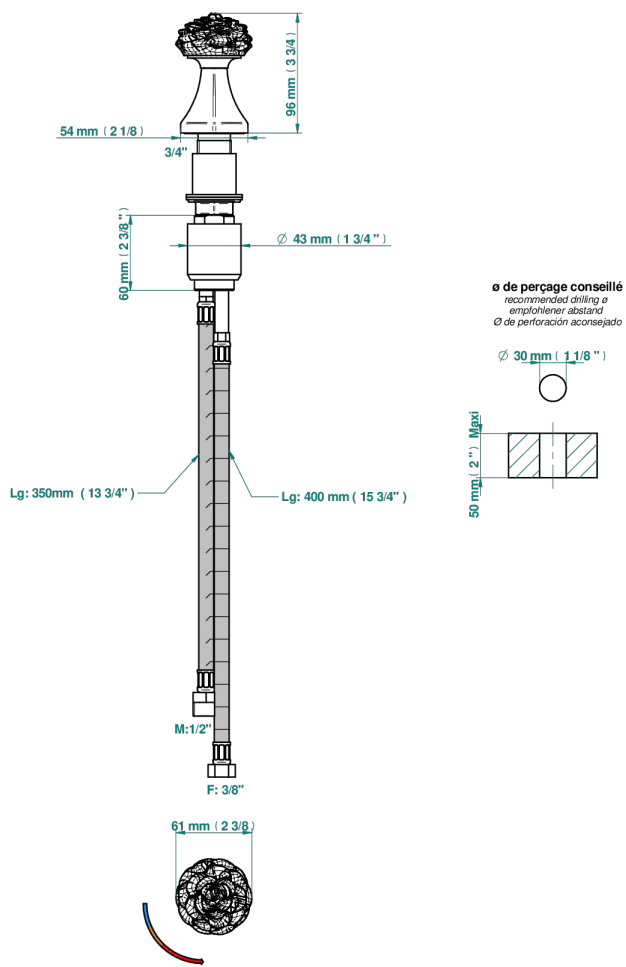

CAMELIA BLACK CRYSTAL

U5K-6532

Rim mounted ceramic mixer with progressive cartridge

THG
PARIS

80801

06/02/2023

CHARACTERISTIC

- ACS : 22ACCLY009

STANDARDS

AVAILABLE FINITIONS

Black ceram - D30
Blush PVD - H62
Brass color PVD - H49
Brown bronze color PVD - F33
Chrome polished - A02
Gold color PVD - H52

Gold mat - F07
Gold polished - F01
Graphite PVD - H64
Matt Umber PVD - H67
Matt blush PVD - H60
Matt brass color PVD - H50