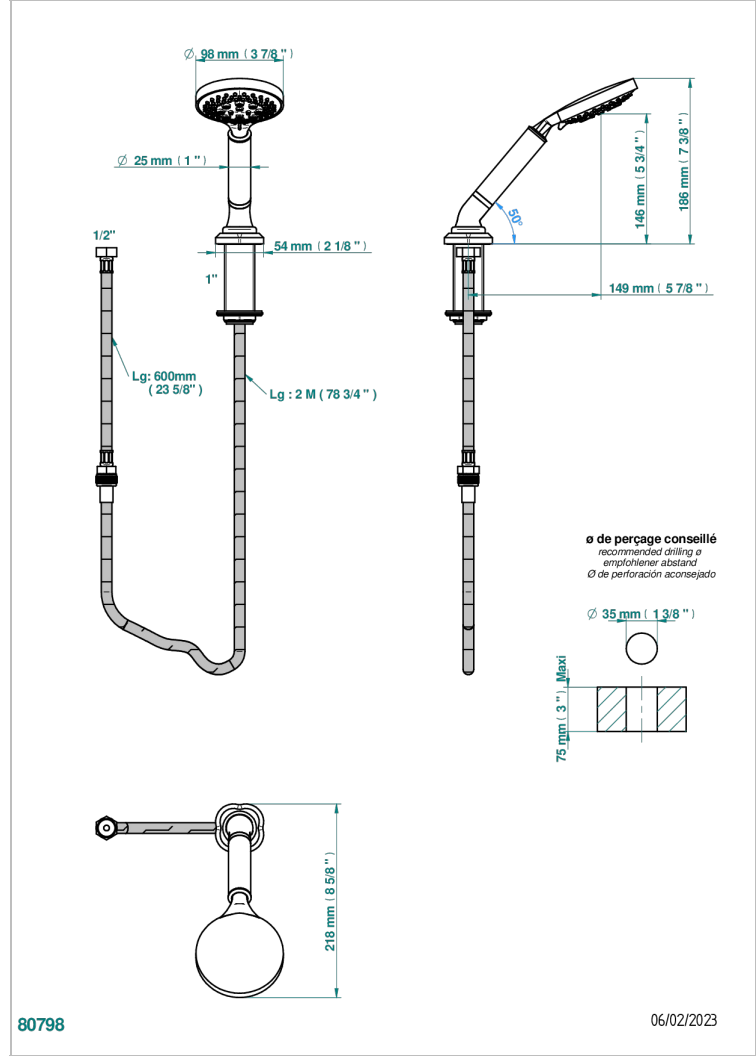

CAMELIA CLEAR CRYSTAL

U5L-60A

Deck mounted hand shower, with hose

CHARACTERISTIC

- ACS : 20ACCLY558

STANDARDS

AVAILABLE FINITIONS

- Black ceram - D30
- Blush PVD - H62
- Brass color PVD - H49
- Brown bronze color PVD - F33
- Chrome polished - A02
- Gold color PVD - H52

- Gold mat - F07
- Gold polished - F01
- Graphite PVD - H64
- Matt Umber PVD - H67
- Matt blush PVD - H60
- Matt brass color PVD - H50

- Matt brown bronze color PVD - F34
- Matt chrome (American satin) - C02
- Matt gold color PVD - H53
- Matt graphite PVD - H65
- Matt nickel (American satin) - C01
- Matt nickel color PVD - H56

- Nickel antique / Sovereign - H28
- Nickel color PVD - H55
- Nickel polished - B01
- Soft matt gold - F31
- Umber PVD - H66