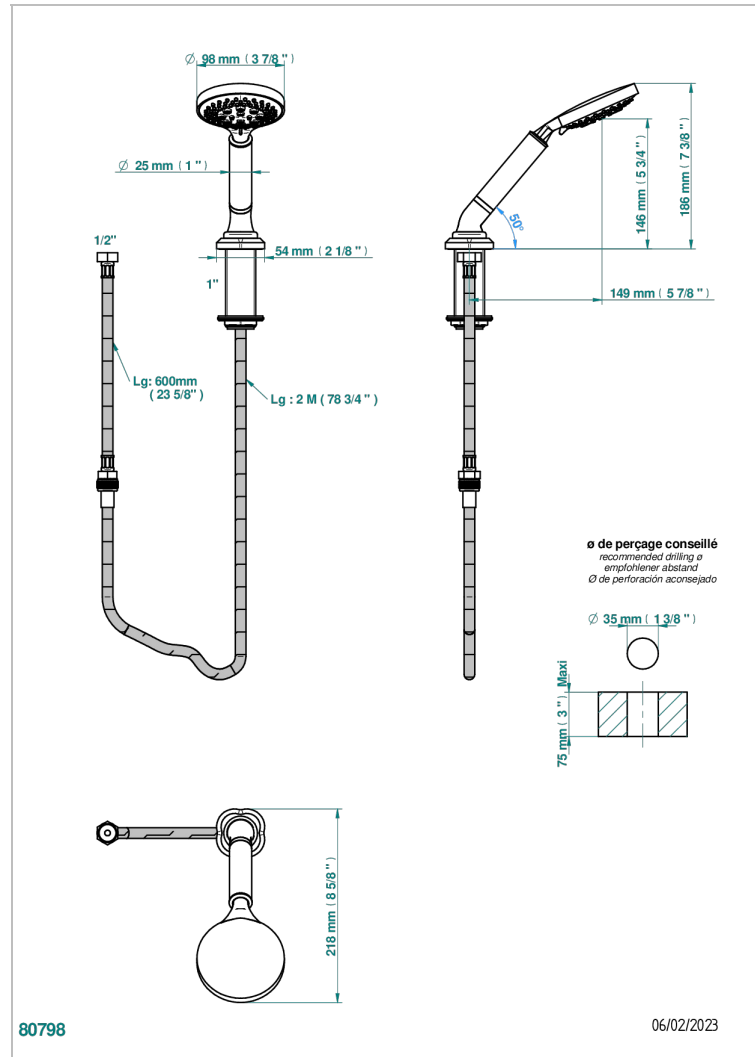

CAMELIA BLACK CRYSTAL

U5K-60A

Deck mounted hand shower, with hose

CHARACTERISTIC

- ACS : 20ACCLY558

STANDARDS

AVAILABLE FINITIONS

Black ceram - D30
Blush PVD - H62
Brass color PVD - H49
Brown bronze color PVD - F33
Chrome polished - A02
Gold color PVD - H52

Gold mat - F07
Gold polished - F01
Graphite PVD - H64
Matt Umber PVD - H67
Matt blush PVD - H60
Matt brass color PVD - H50

Matt brown bronze color PVD - F34
Matt chrome (American satin) - C02
Matt gold color PVD - H53
Matt graphite PVD - H65
Matt nickel (American satin) - C01
Matt nickel color PVD - H56

Nickel antique / Sovereign - H28
Nickel color PVD - H55
Nickel polished - B01
Soft matt gold - F31
Umber PVD - H66