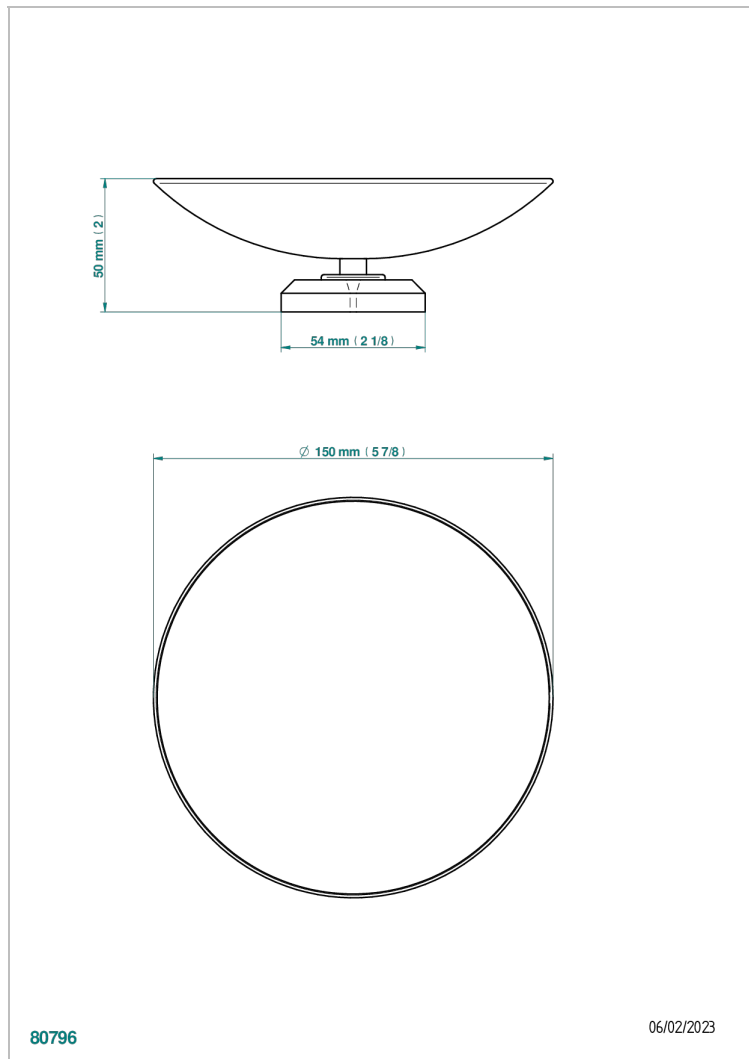

CAMELIA CLEAR CRYSTAL

U5L-544GM

Soap dish, freestanding , 6" diameter

THG[®]
PARIS

CHARACTERISTIC

- Camélia Clear crystal
- Soap dish, freestanding , 6" diameter

AVAILABLE FINITIONS

Black ceram - D30
Blush PVD - H62
Brass color PVD - H49
Brown bronze color PVD - F33
Chrome polished - A02
Gold color PVD - H52