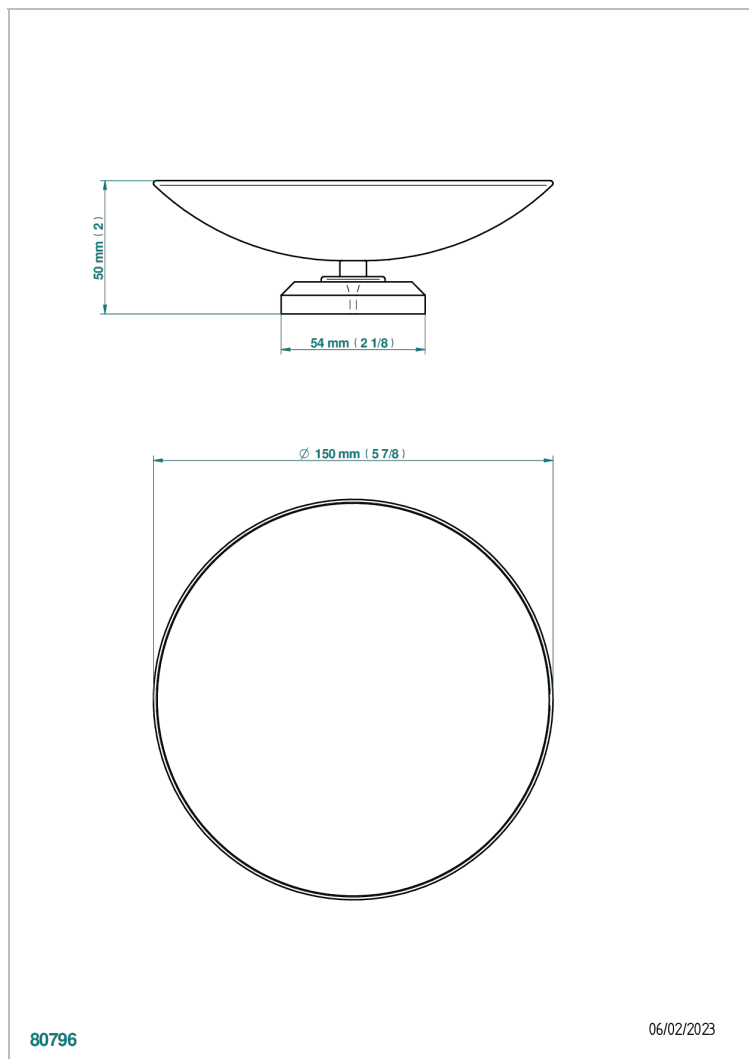

# CAMELIA BLACK CRYSTAL

U5K-544GM

Soap dish on stand, ø 150 mm

THG<sup>®</sup>  
PARIS

## CHARACTERISTIC

- Camélia Black crystal
- Soap dish on stand, ø 150 mm