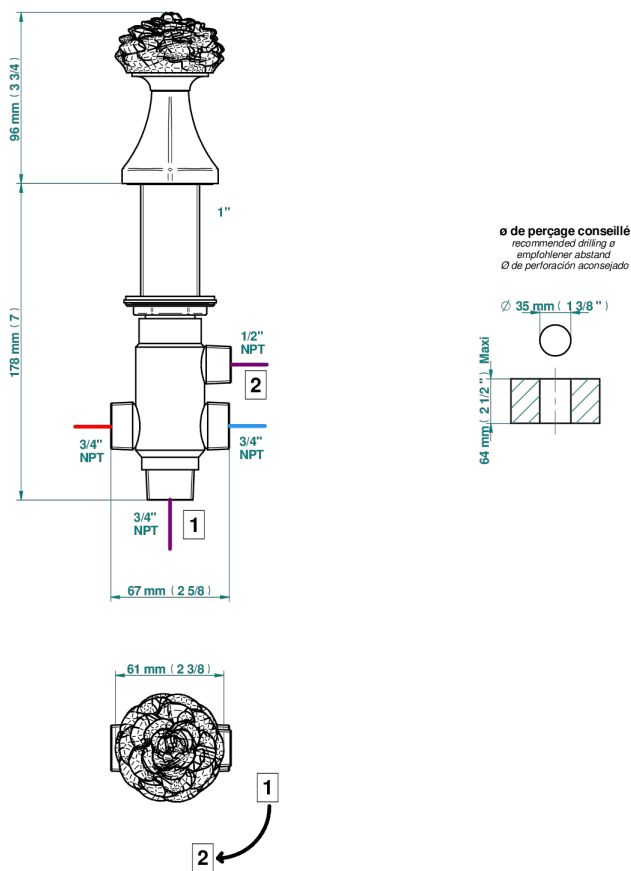

CAMELIA CLEAR CRYSTAL

U5L-50/4/VG

Rim mounted 4 way diverter : 2 inlets and 2 outlets

THG[®]
PARIS

80795

18/01/2024

CHARACTERISTIC

- Camélia Clear crystal
- Rim mounted 4 way diverter : 2 inlets and 2 outlets

AVAILABLE FINITIONS

Antique nickel - H28
Black ceram - D30
Blush PVD - H62
Brass color PVD - H49
Brown bronze color PVD - F33
Gold color PVD - H52

Graphite PVD - H64
Matt Umber PVD - H67
Matt blush PVD - H60
Matt brass color PVD - H50
Matt brown bronze color PVD - F34
Matt chrome - C02