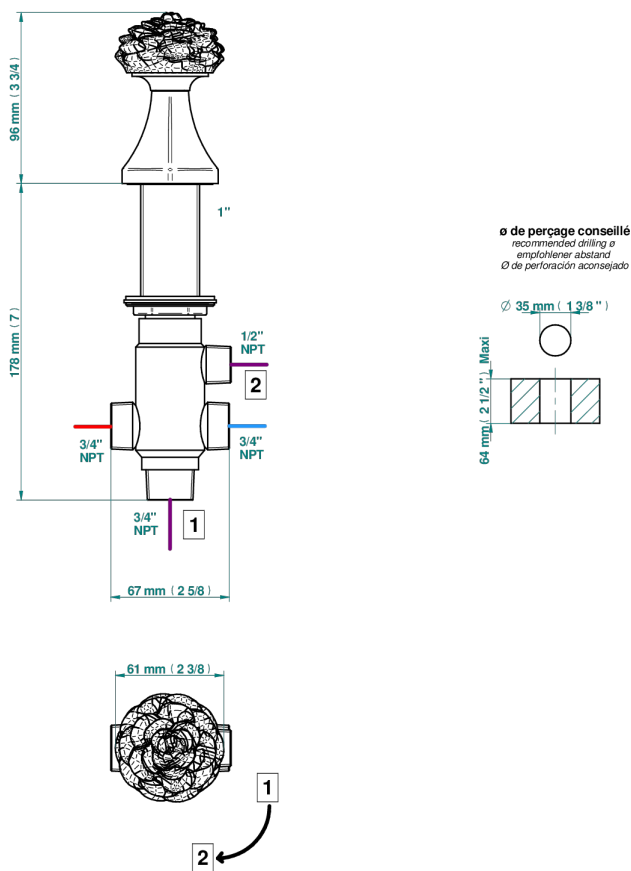

CAMELIA CLEAR CRYSTAL

U5L-504VGUS

2-function deck diverter with trim

THG[®]
PARIS

80795

18/01/2024

CHARACTERISTIC

- Camélia Clear crystal
- 2-function deck diverter with trim