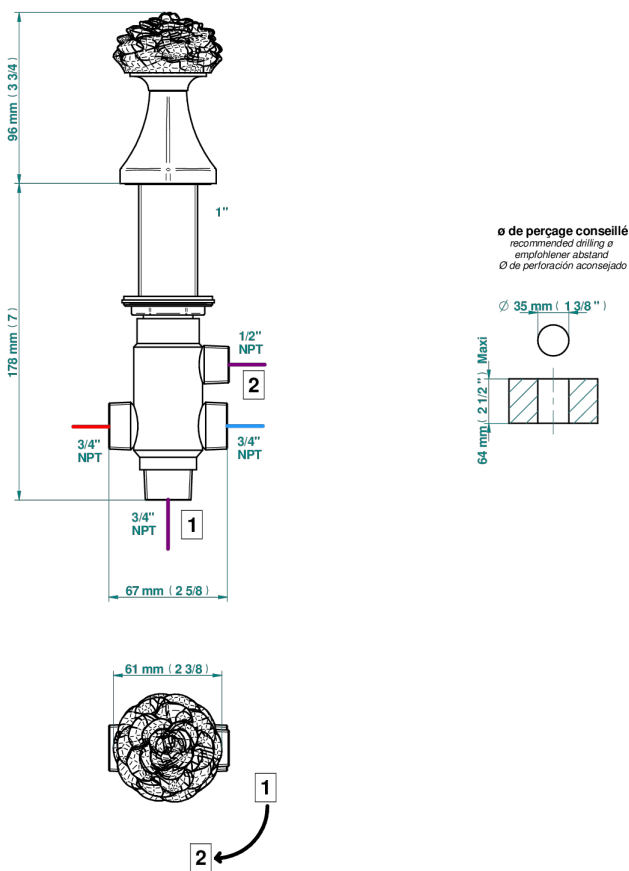

CAMELIA BLACK CRYSTAL

U5K-504VGUS

2-function deck diverter with trim

THG[®]
PARIS

80794

06/02/2023

CHARACTERISTIC

- Camélia Black crystal
- 2-function deck diverter with trim