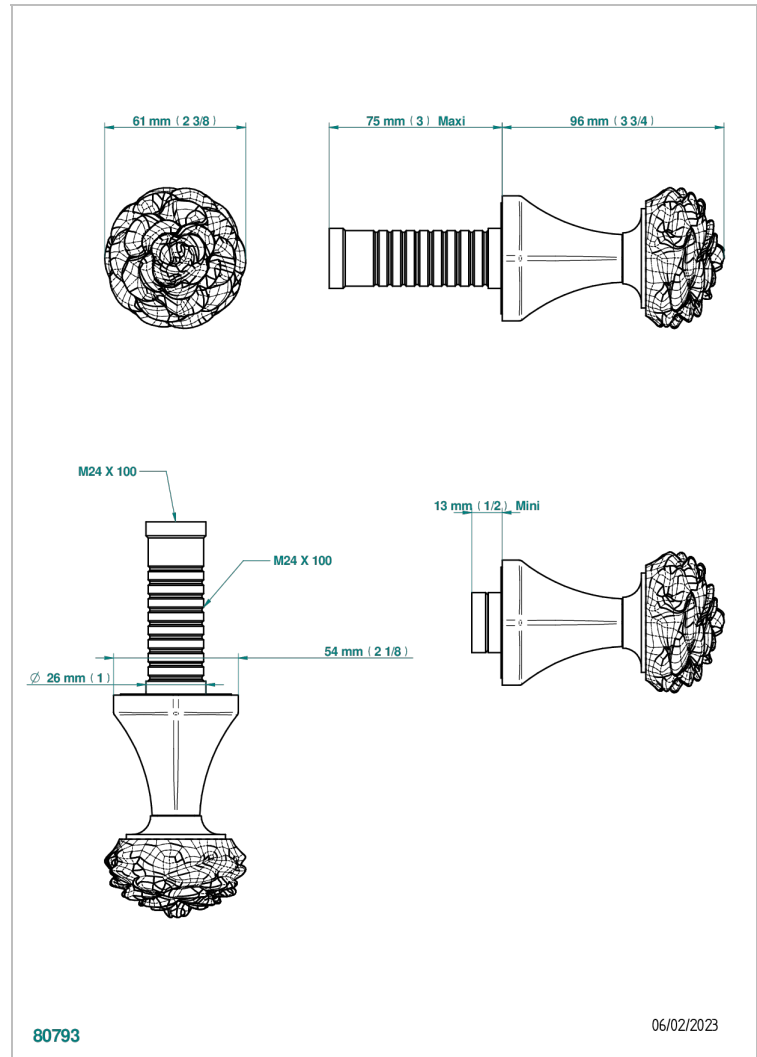

# CAMELIA CLEAR CRYSTAL

U5L-30B

Wall volume control 30 & 32 trim

THG<sup>®</sup>  
PARIS

## CHARACTERISTIC

- Camélia Clear crystal
- Wall volume control 30 & 32 trim

## RELATED SKU'S

- Ref. G00-32CUSA 3/4" Volume control wall valve with ceramic cartridge
- Ref. G00-32HUSA 3/4" Volume control wall valve with ceramic cartridge counterclockwise
- Ref. G00-30CUSA 1/2" volume control wall valve with ceramic cartridge
- Ref. G00-30HUSA 1/2" Volume control wall valve with ceramic cartridge counterclockwise