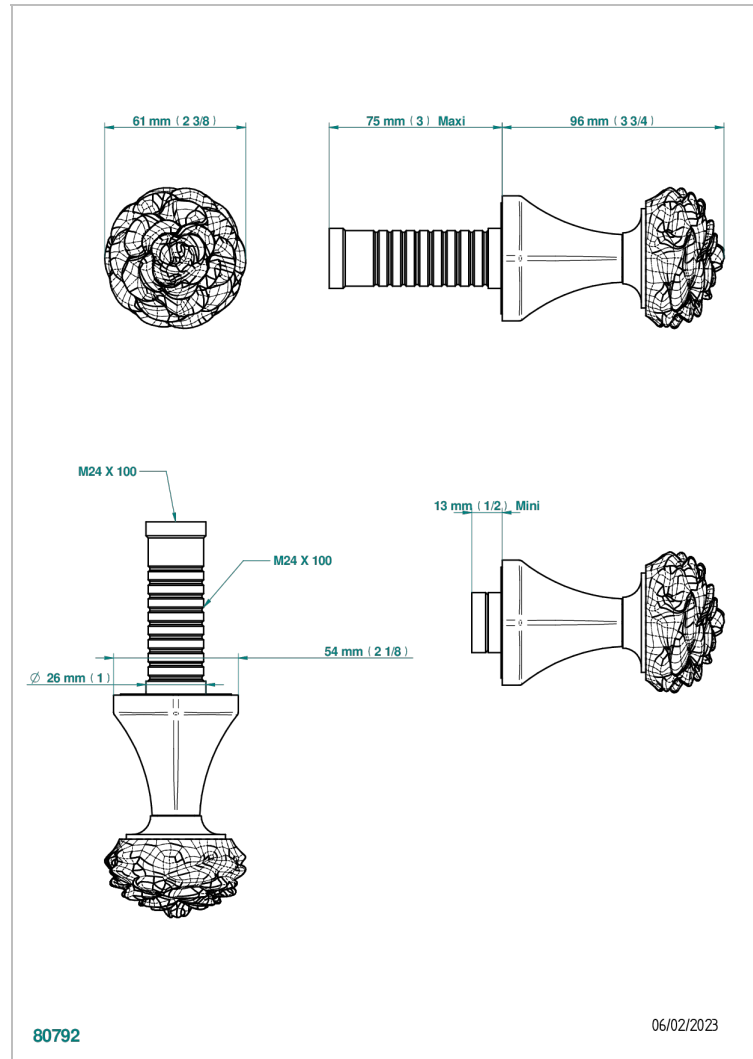

# CAMELIA BLACK CRYSTAL

U5K-30B

Wall volume control 30 & 32 trim

THG<sup>®</sup>  
PARIS

## CHARACTERISTIC

- Camélia Black crystal
- Wall volume control 30 & 32 trim

## RELATED SKU'S

- Ref. G00-32CUSA 3/4" Volume control wall valve with ceramic cartridge
- Ref. G00-32HUSA 3/4" Volume control wall valve with ceramic cartridge counterclockwise
- Ref. G00-30CUSA 1/2" volume control wall valve with ceramic cartridge
- Ref. G00-30HUSA 1/2" Volume control wall valve with ceramic cartridge counterclockwise