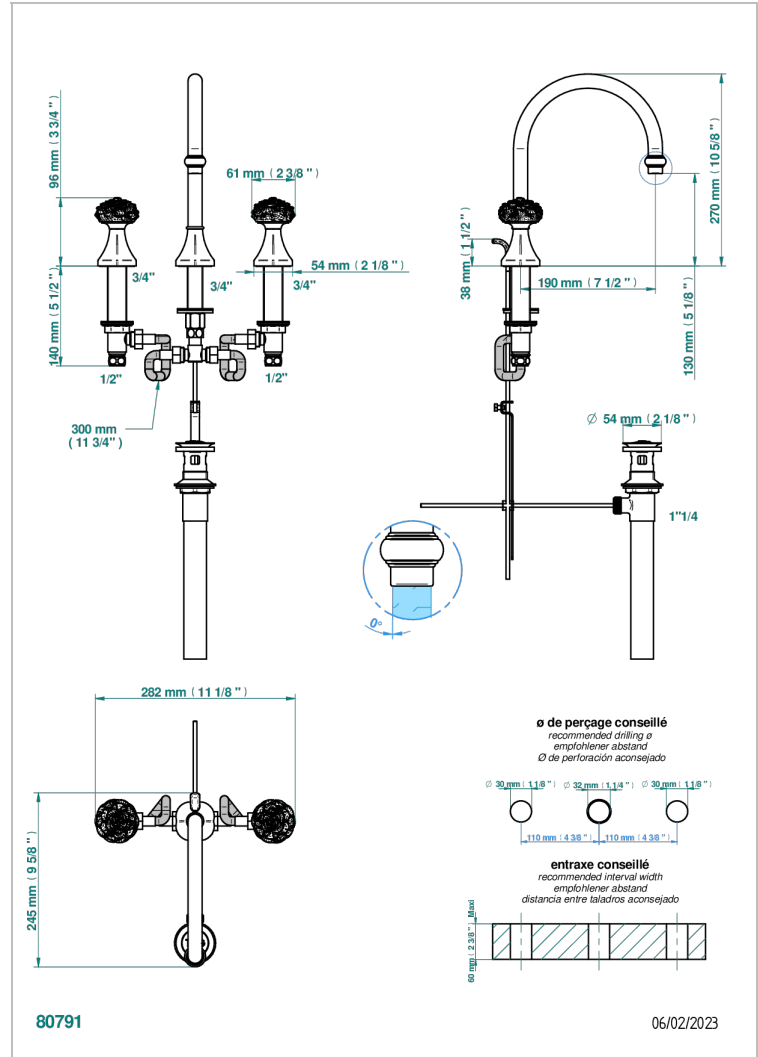

CAMELIA CLEAR CRYSTAL

U5L-151M/US

Widespread lavatory set with drain for 1 1/4" + countertop

CHARACTERISTIC

- Camélia Clear crystal
- Widespread lavatory set with drain for 1 1/4" + countertop

AVAILABLE FINITIONS