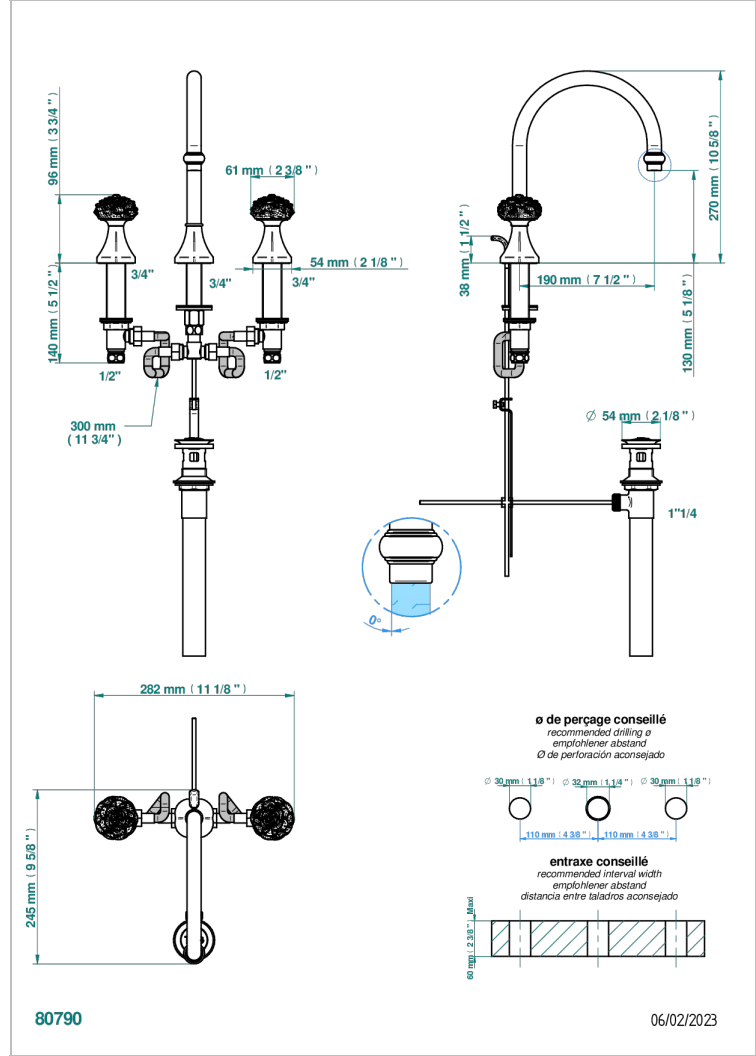

CAMELIA CRISTAL NEGRO

U5K-151M/US

Rim mounted 3-hole basin mixer with waste for marble

THG[®]
PARIS

CARACTERÍSTICAS

- Camélia cristal negro
- Rim mounted 3-hole basin mixer with waste for marble

ACABADOS DISPONIBLES

Cerámica negra mate - D30
Cromo - A02
Cromo mate - C02
Dorado - F01
Dorado mate - F07
Dorado pálido mate (sin barniz) - F31

Níquel - B01
Níquel mate - C01
Níquel viejo - H28
Pvd blush - H62
Pvd blush mate - H60
Pvd color latón - H49