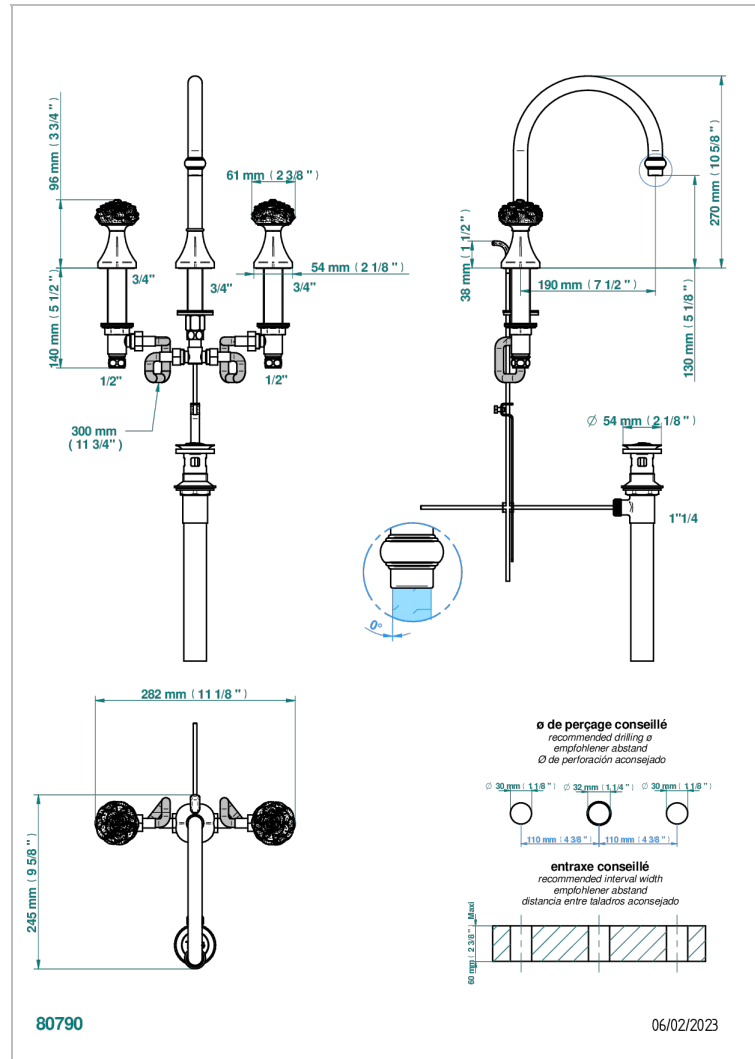

CAMELIA BLACK CRYSTAL

U5K-151M/US

Widespread lavatory set with drain for 1 1/4" + countertop

CHARACTERISTIC

- Camélia Black crystal
- Widespread lavatory set with drain for 1 1/4" + countertop

AVAILABLE FINITIONS