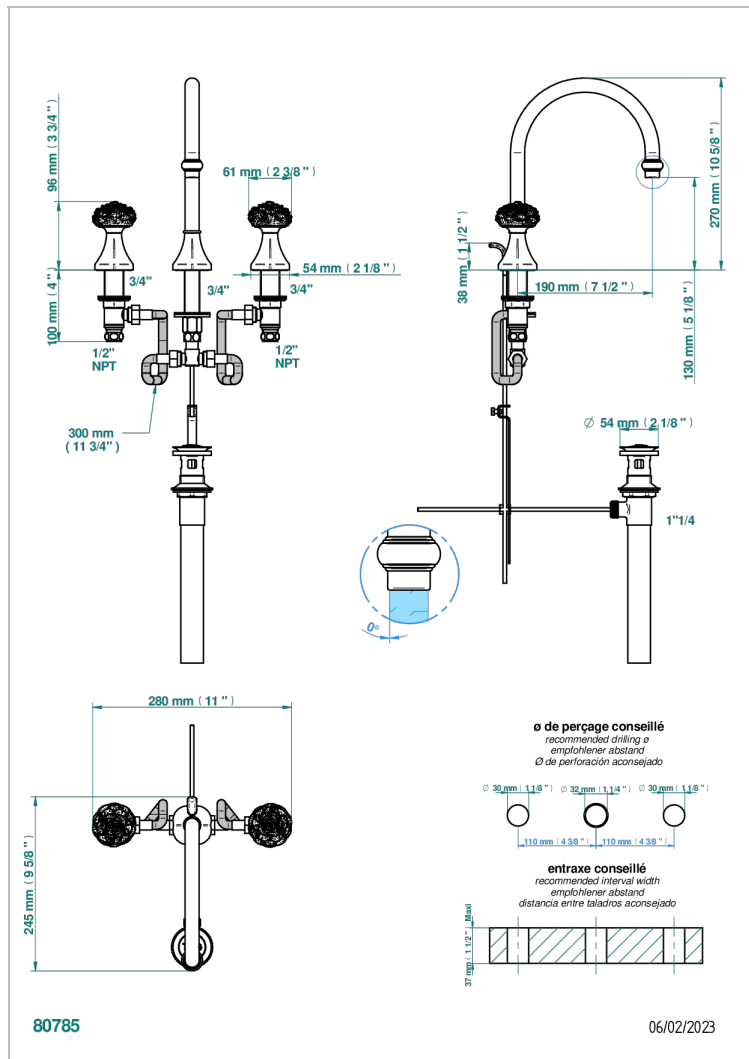

CAMELIA CLEAR CRYSTAL

U5L-151/US

Widespread lavatory set with drain

THG[®]
PARIS

CHARACTERISTIC

- Camélia Clear crystal
- Widespread lavatory set with drain

AVAILABLE FINITIONS

Black ceram - D30
Blush PVD - H62
Brass color PVD - H49
Brown bronze color PVD - F33
Chrome polished - A02
Gold color PVD - H52

Nickel antique / Sovereign - H28
Nickel color PVD - H55
Nickel polished - B01
Soft matt gold - F31
Umber PVD - H66