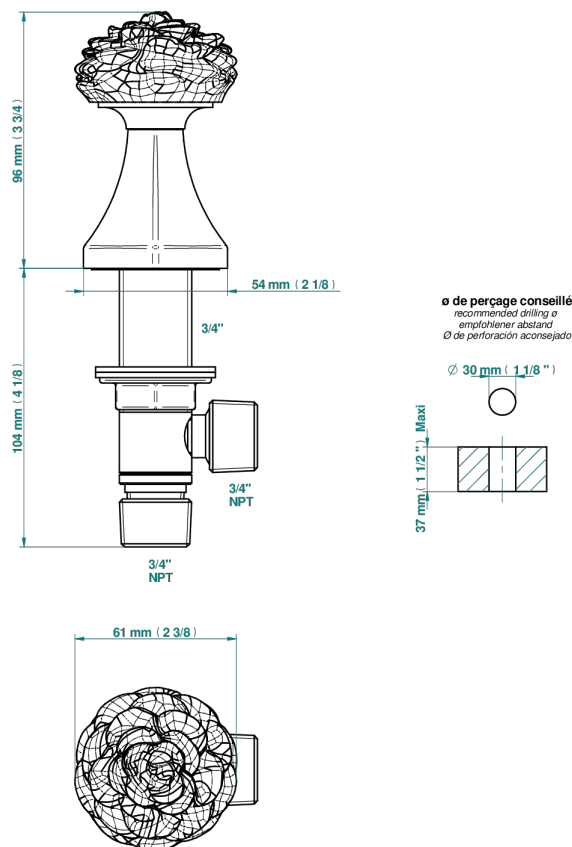

CAMELIA BLACK CRYSTAL

U5K-36/US

3/4" deck valve with trim

80776

03/02/2023

CHARACTERISTIC

- ASME : ASME A112.18.1-2011/CSA B125.1-11

STANDARDS