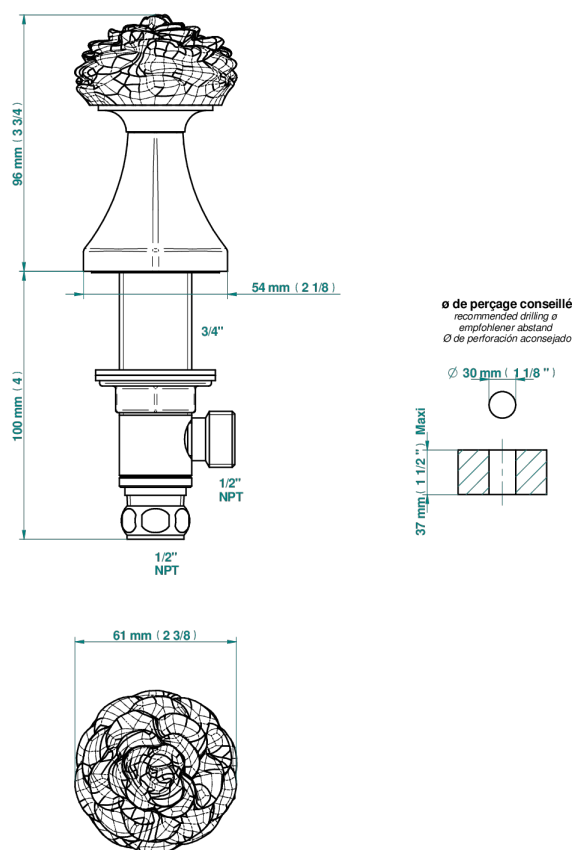

CAMELIA CLEAR CRYSTAL

U5L-35/US

1/2" deck valve with trim for lavatory

80775

03/02/2023

CHARACTERISTIC

- Camélia Clear crystal
- 1/2" deck valve with trim for lavatory

AVAILABLE FINITIONS