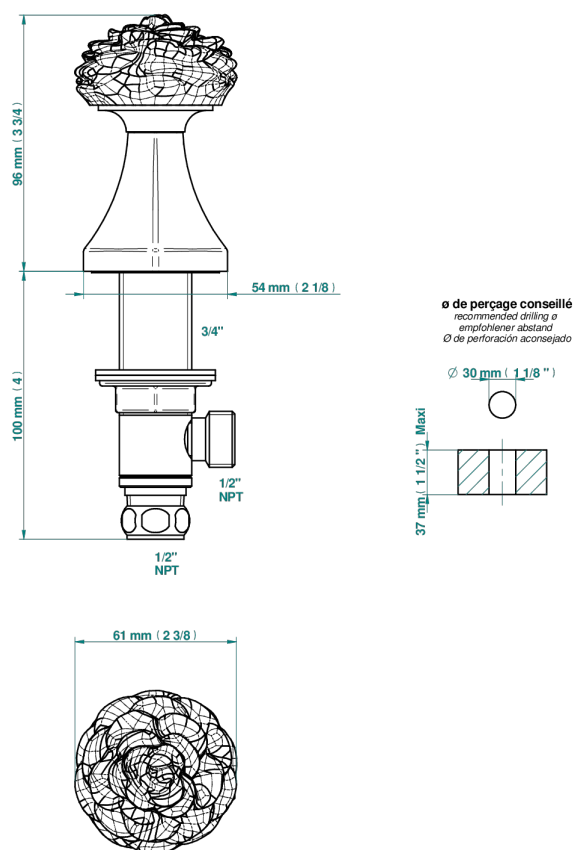

CAMELIA BLACK CRYSTAL

U5K-35/US

1/2" deck valve with trim for lavatory

THG[®]
PARIS

80774

03/02/2023

CHARACTERISTIC

- Camélia Black crystal
- 1/2" deck valve with trim for lavatory